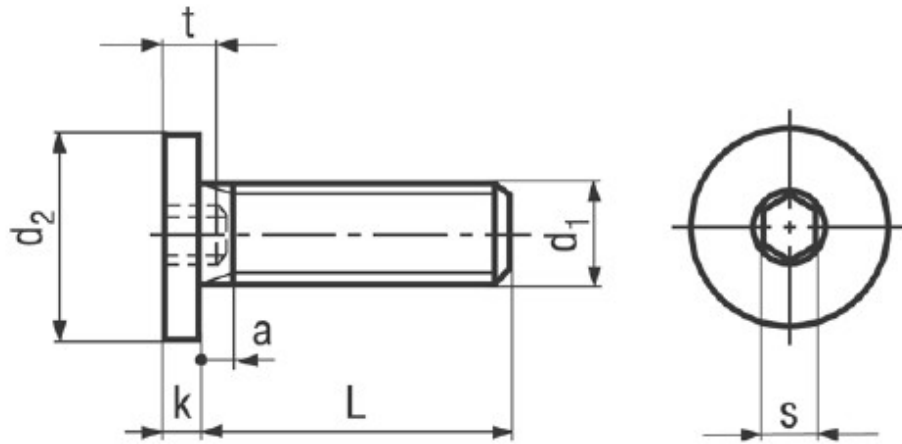

BN 1206

Hexagon socket head cap screws
with special low head

Material	Steel	Quality	~010.9
Surface	black		

Article No. - 1415778	
d ₁	M8
L	30
d ₂	13
k	1,5
s	4
t max.	5
a min.	2
a max.	3,2