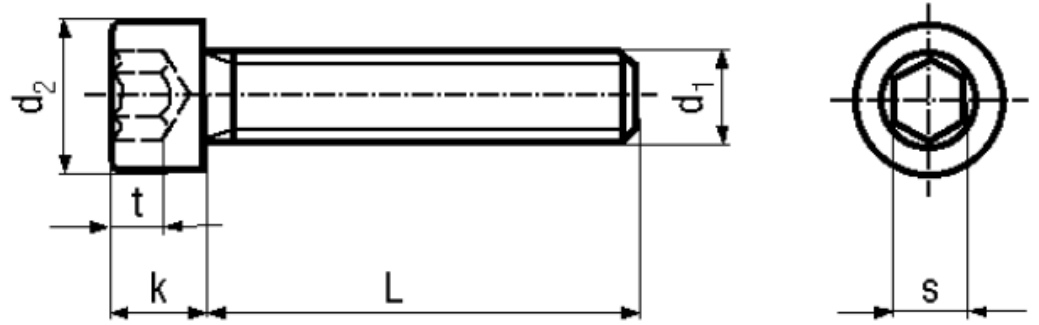

BN 612

Hexagon socket head cap screws
fully threaded
fully threaded

DIN 912
ISO 4762
~UNI 5931

Material	Stainless steel	Quality	A4
----------	------------------------	---------	-----------

Article No. - 1134329

d ₁	M8
L	(22)
d ₂	13
k	8
s	6
t min.	4

DIN 912: Standard withdrawn

M1,4: Not included in ISO 4672.

Socket head cap screws low head type acc. DIN 7984 / DIN 6912: BN 2844 / BN 1350.