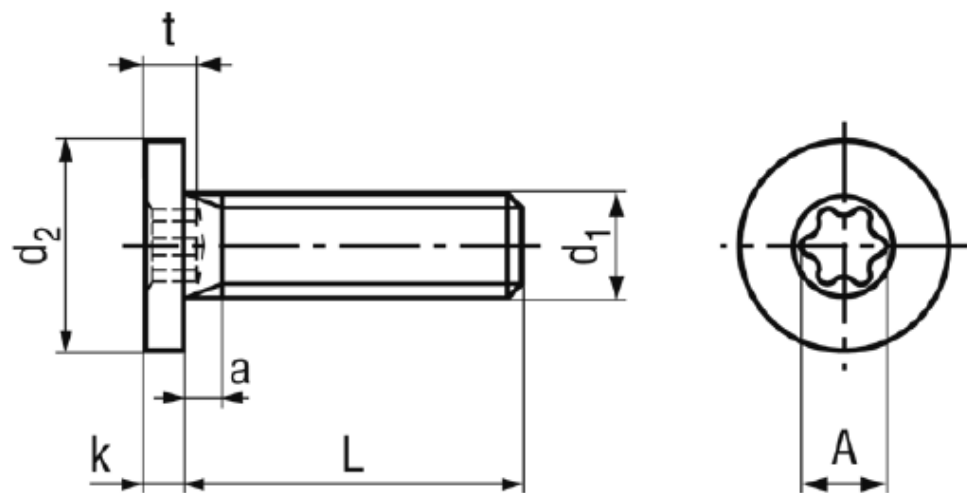

## BN 20146

Hexalobular socket head cap screws  
with extremely low head

Material	<b>Stainless Steel</b>	Quality	<b>A2</b>
----------	------------------------	---------	-----------

Article No. - 3233686	
d <sub>1</sub>	M8
L	10
d <sub>2</sub>	13
k	1,5
t max.	2,4
a max.	3
c	X25
A~	4,5

Screwdriver Bits 1/4" and hexalobular socket keys: BN 31518, BN 20007 and BN 14056.