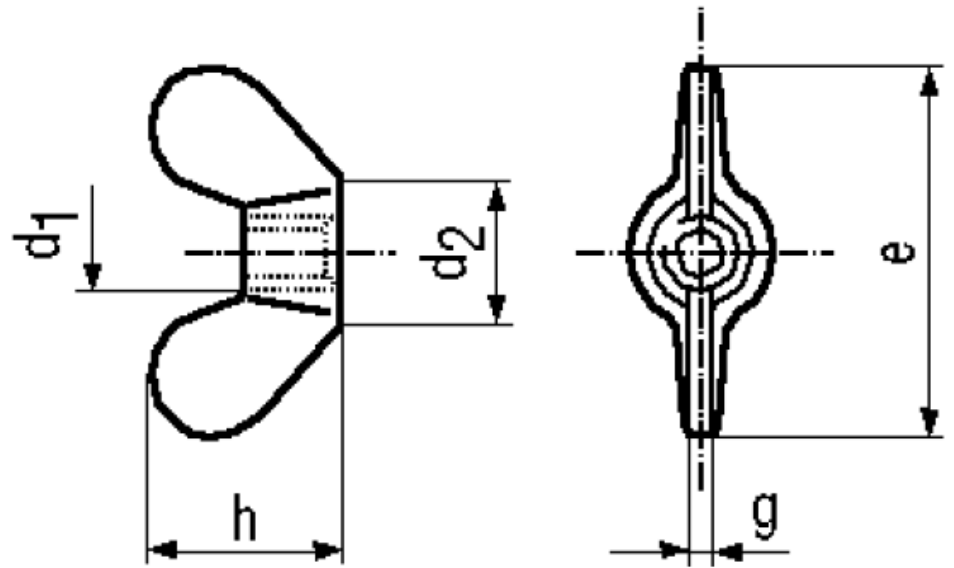

BN 1058 - ~DIN 315

Wing nuts

~DIN 315

~UNI 5448 B

Material	Polyamide 6.6	Quality	PA 6.6
Color	white		

Article No. - 1400746

d_1	M6
d_2 max.	13
e max.	33
h max.	17
g max.	2,3