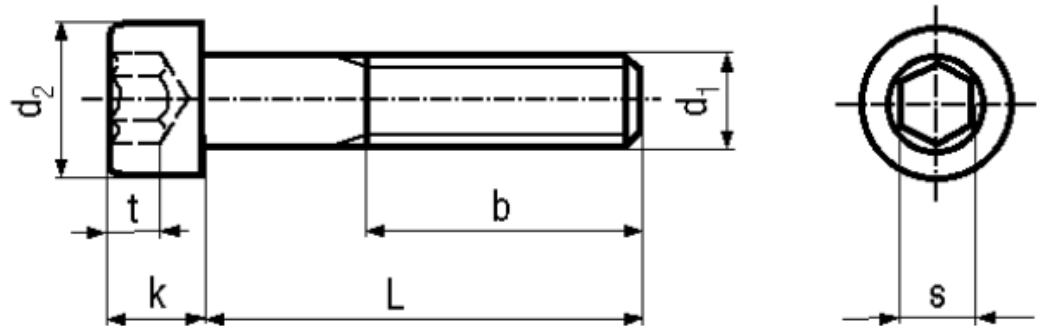

BN 613

Hexagon socket head cap screws
partially threaded
partially threaded

DIN 912
ISO 4762
~UNI 5931

Material	Stainless steel	Quality	A4
----------	------------------------	---------	-----------

Article No. - 1144502	
d ₁	M6
L	65
d ₂	10
b	24
k max.	6
s	5
t min.	3

DIN 912: Standard withdrawn

Socket head cap screws low head typ acc. DIN 7984 / DIN 6912: BN 2844 / BN 1350.