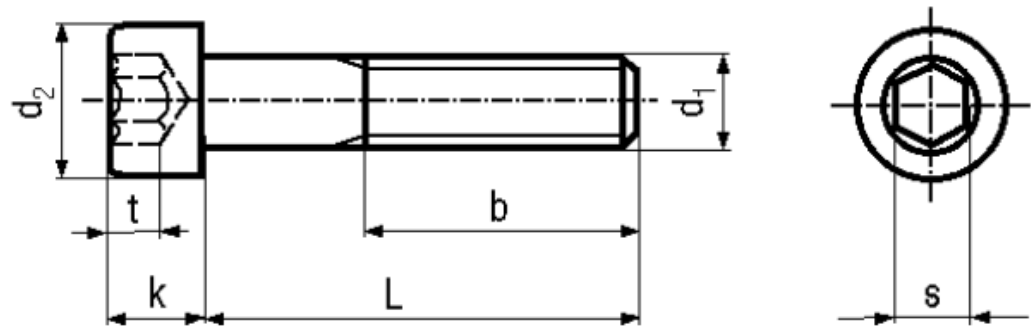

BN 613

Hexagon socket head cap screws
partially threaded
partially threaded

DIN 912
ISO 4762
~UNI 5931

Material	Stainless steel	Quality	A4
----------	-----------------	---------	----

Article No. - 1234269

d ₁	M6
L	50
d ₂	10
b	24
k max.	6
s	5
t min.	3

DIN 912: Standard withdrawn

Socket head cap screws low head typ acc. DIN 7984 / DIN 6912: BN 2844 / BN 1350.