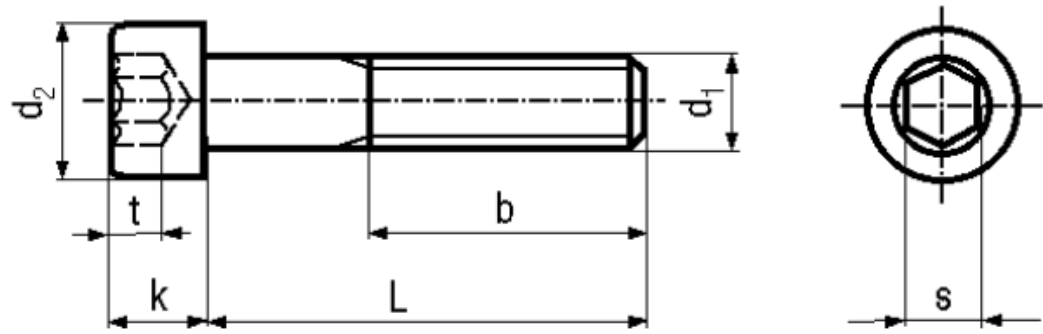

BN 613

Hexagon socket head cap screws
partially threaded
partially threaded

DIN 912
ISO 4762
~UNI 5931

Material	Stainless steel	Quality	A4
----------	------------------------	---------	-----------

Article No. - 1234242	
d ₁	M6
L	40
d ₂	10
b	24
k max.	6
s	5
t min.	3

DIN 912: Standard withdrawn

Socket head cap screws low head typ acc. DIN 7984 / DIN 6912: BN 2844 / BN 1350.