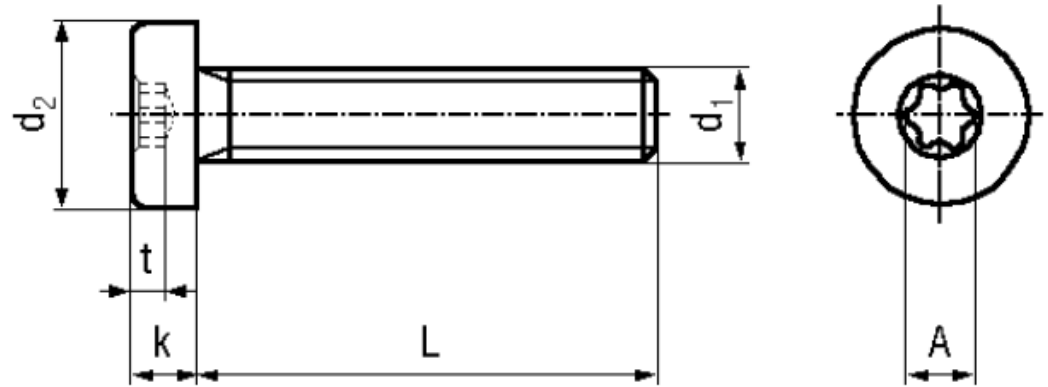

## BN 4850

Hexalobular socket head cap screws  
with low head

ISO 14580

Material	Steel	Quality	08.8 / 8.8
Surface	zinc plated blue		

Article No. - 1146165	
d <sub>1</sub>	M6
L	30
d <sub>2</sub> max.	10
k max.	4,4
c	X30
t max.	2,29
A~	5,6