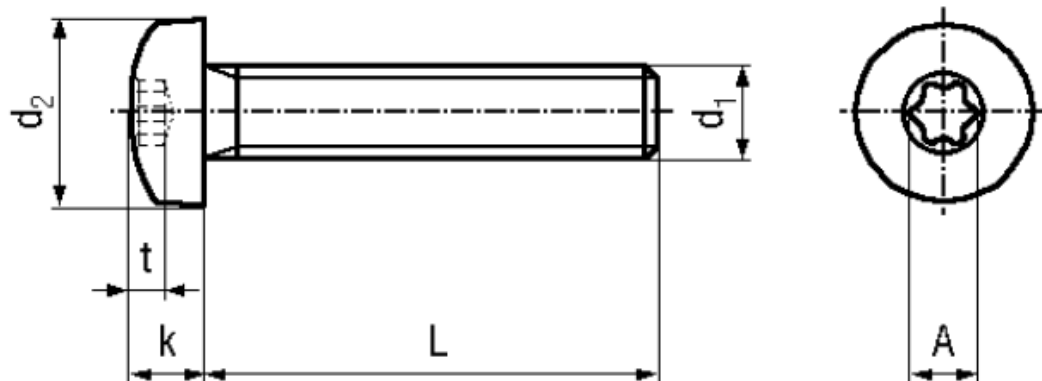

BN 5687

Hexalobular socket pan head screws
fully threaded

ISO 14583

Material Quality

Article No. - 3061955

d ₁	M6
L	16
d ₂ max.	12
k max.	4,6
c	X30
t max.	2,42
A~	5,6

Screwdriver Bits 1/4" and hexalobular socket keys: BN 31518, BN 20007 and BN 14056 / CG 1.