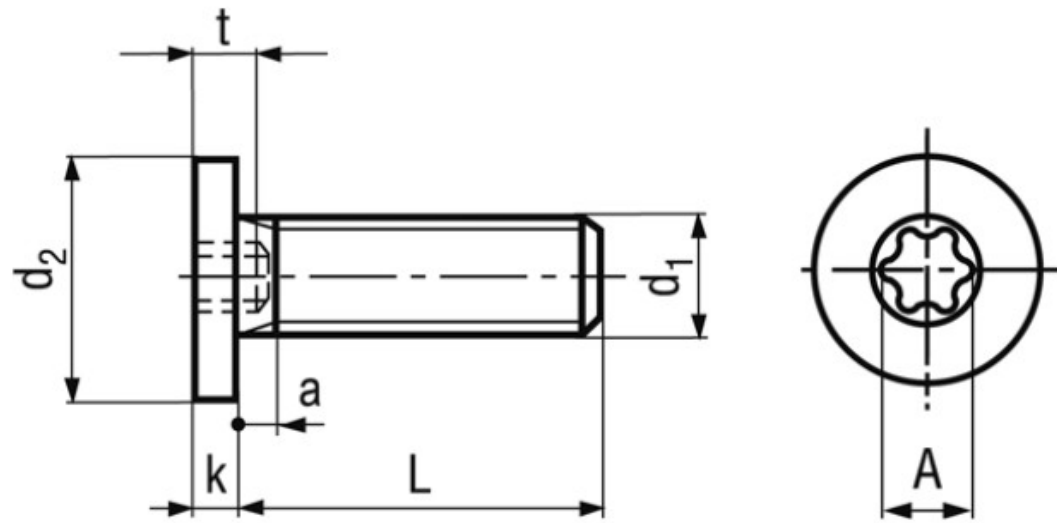

BN 9524

Hexalobular socket flat head screws
with special low head

Material	Steel	Quality	~08.8
Surface	zinc plated blue		

Article No. - 3060018

d_1	M6
L	12
d_2	10
k max.	1,5
t max.	2,1
a min.	1
a max.	2,4
A~	3,9
c	X20