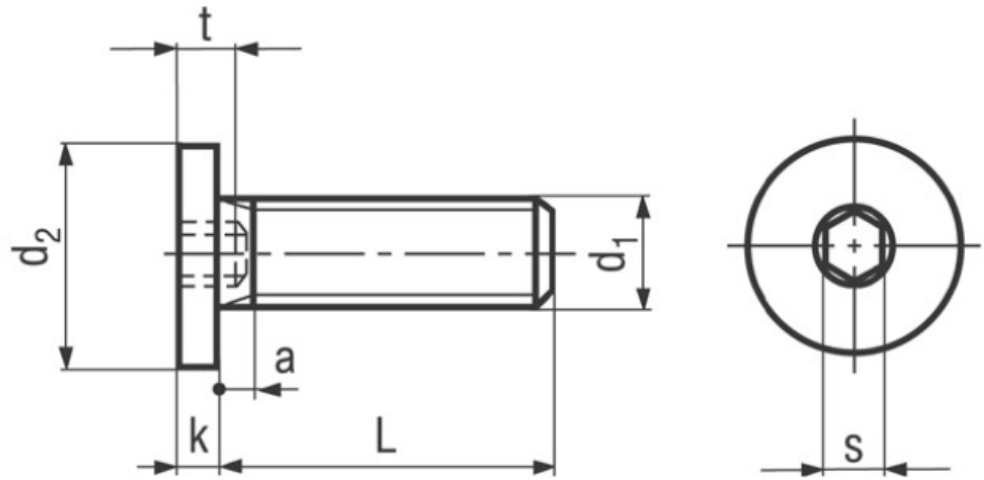

## BN 1206

Hexagon socket head cap screws  
with special low head

Material	Steel	Quality	~010.9
Surface	black		

Article No. - 1415638	
d <sub>1</sub>	M5
L	20
d <sub>2</sub>	9
k	1,5
s	3
t max.	3
a min.	1,4
a max.	2,2