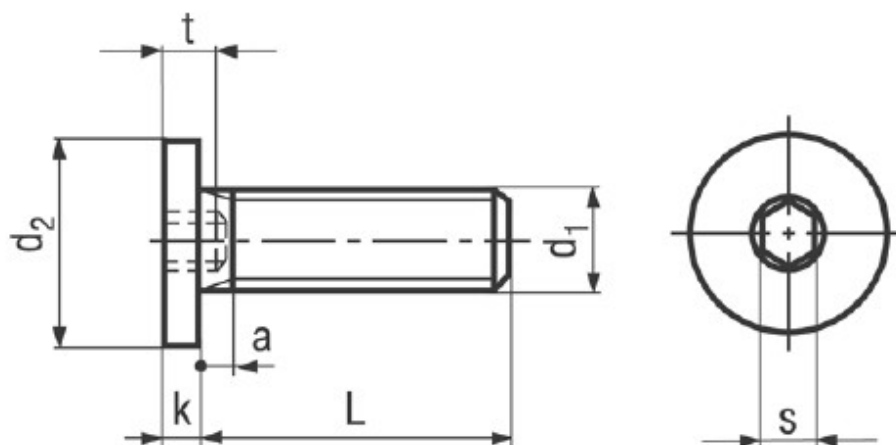

BN 1206

Hexagon socket head cap screws
with special low head

| | | | |
|----------|-------|---------|--------|
| Material | Steel | Quality | ~010.9 |
| Surface | black | | |

Article No. - 1415603

| | |
|----------------|-----|
| d ₁ | M5 |
| L | 12 |
| d ₂ | 9 |
| k | 1,5 |
| s | 3 |
| t max. | 3 |
| a min. | 1,4 |
| a max. | 2,2 |