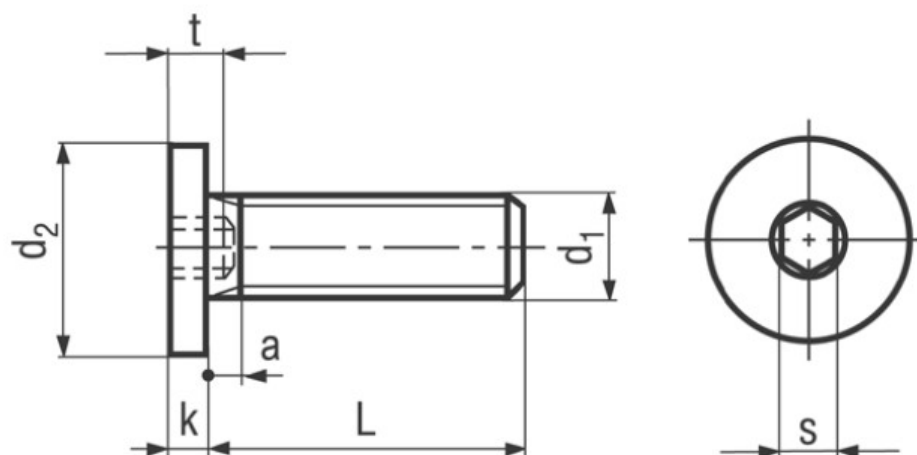

BN 1206

Hexagon socket head cap screws
with special low head

Material	Steel	Quality	~010.9
Surface	black		

Article No. - 1415581

d ₁	M5
L	10
d ₂	9
k	1,5
s	3
t max.	3
a min.	1,4
a max.	2,2