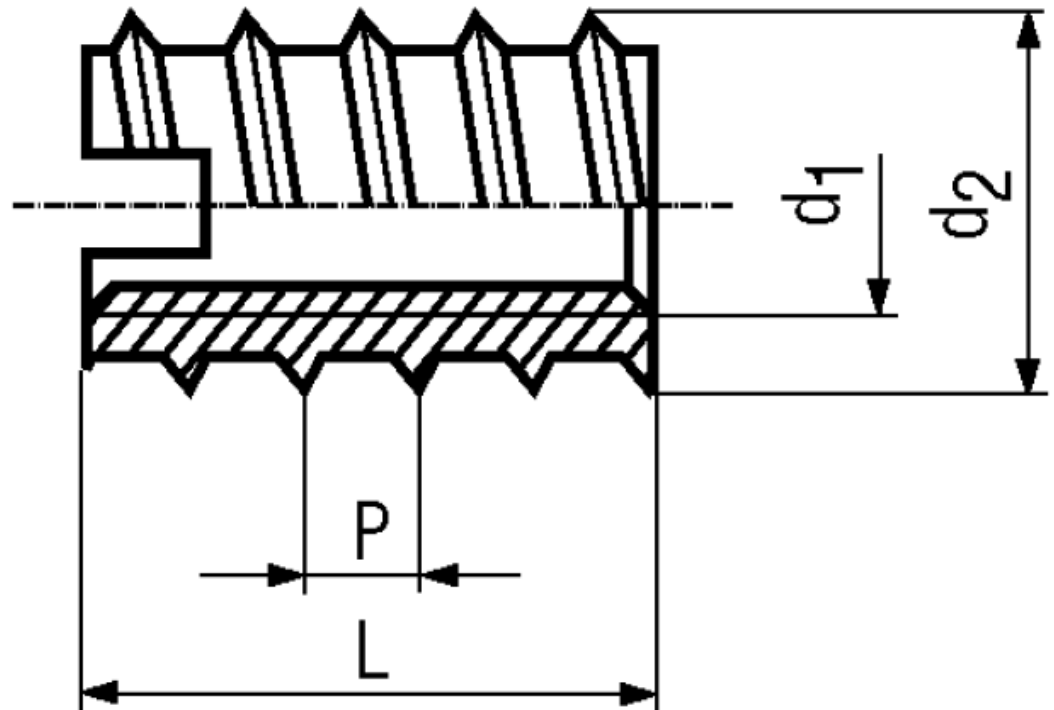

## BN 242

Self cutting threaded inserts  
for wood and soft plastics

Trade mark	Ensat®	Material	Brass
Type	309	Surface	plain

### Article No. - 1101897

$d_1$	M5
P	3
$d_2$	9
L	12

Insertion tools Ensat® see BN 1181, BN 1182.