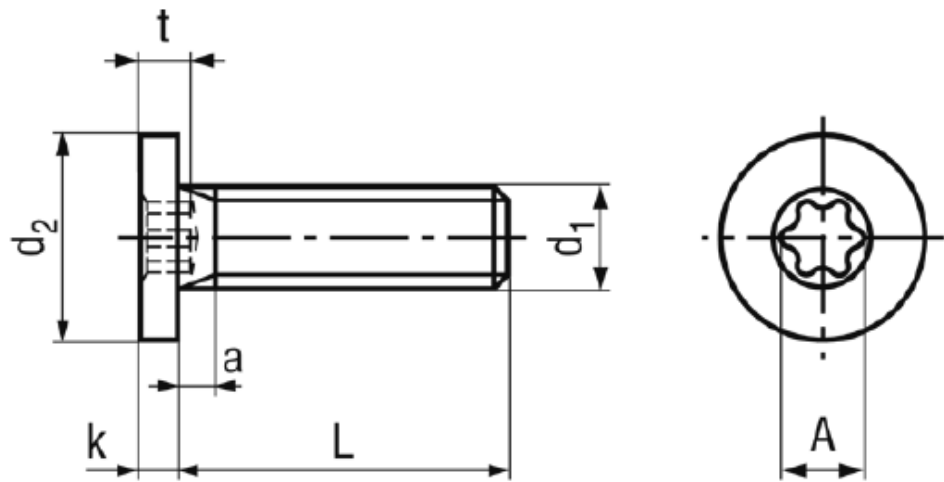

BN 20146

Hexalobular socket head cap screws
with extremely low head

Material	Stainless Steel	Quality	A2
----------	------------------------	---------	-----------

Article No. - 3233674

d ₁	M5
L	12
d ₂	9
k	1,5
t max.	1,8
a max.	2
c	X15
A~	3,4

Screwdriver Bits 1/4" and hexalobular socket keys: BN 31518, BN 20007 and BN 14056.