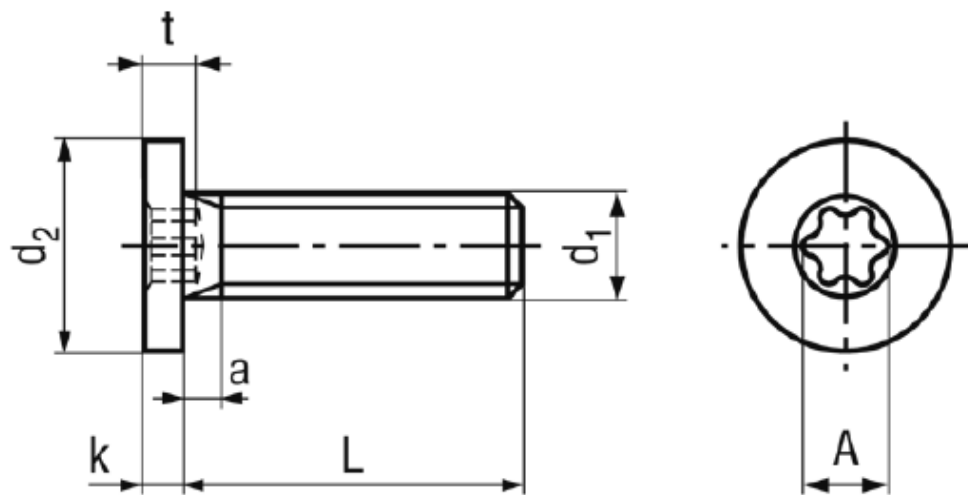

BN 20146

Hexalobular socket head cap screws
with extremely low head

| | | | |
|----------|------------------------|---------|-----------|
| Material | Stainless Steel | Quality | A2 |
|----------|------------------------|---------|-----------|

| Article No. - 3233673 | |
|-----------------------|-----|
| d ₁ | M5 |
| L | 10 |
| d ₂ | 9 |
| k | 1,5 |
| t max. | 1,8 |
| a max. | 2 |
| c | X15 |
| A~ | 3,4 |

Screwdriver Bits 1/4" and hexalobular socket keys: BN 31518, BN 20007 and BN 14056.