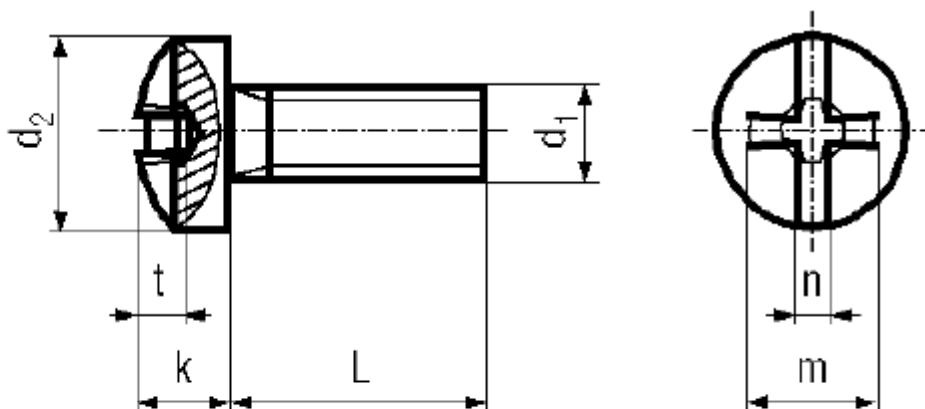

BN 1435

Cross recessed pan head screws

«Freedriv»

Phillips H with slot

SN 213306

Trade mark	Freedriv	Surface	zinc plated blue
Material	Steel	Quality	4.8

Article No. - 1219936

d ₁	M4
L	8
d ₂ max.	8
k max.	3,1
Freedriv Phillips	2
m~	4,5
t min.	2,14
t max.	2,54
n	0,8

All lengths fully threaded.