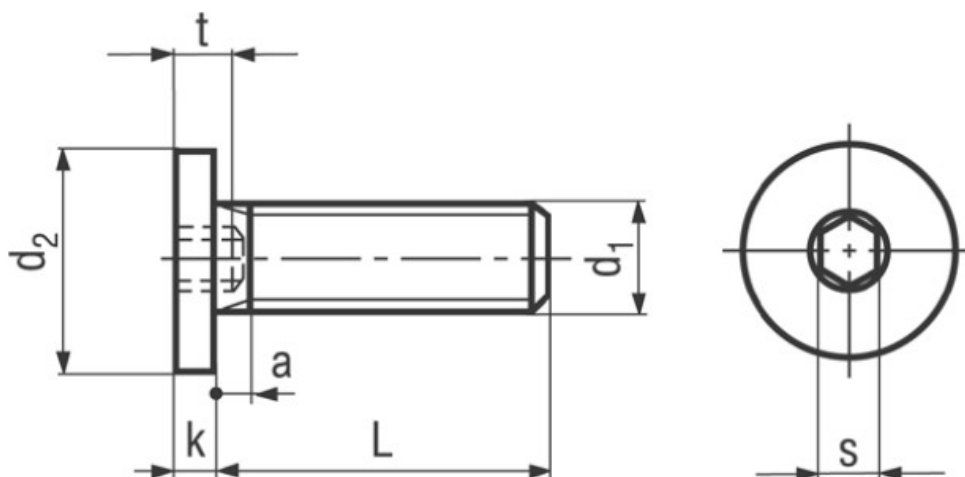

BN 1206

Hexagon socket head cap screws
with special low head

Material	Steel	Quality	~010.9
Surface	black		

Article No. - 1415557

d ₁	M4
L	8
d ₂	8
k	1,5
s	2
t max.	2,5
a min.	1,4
a max.	2,1