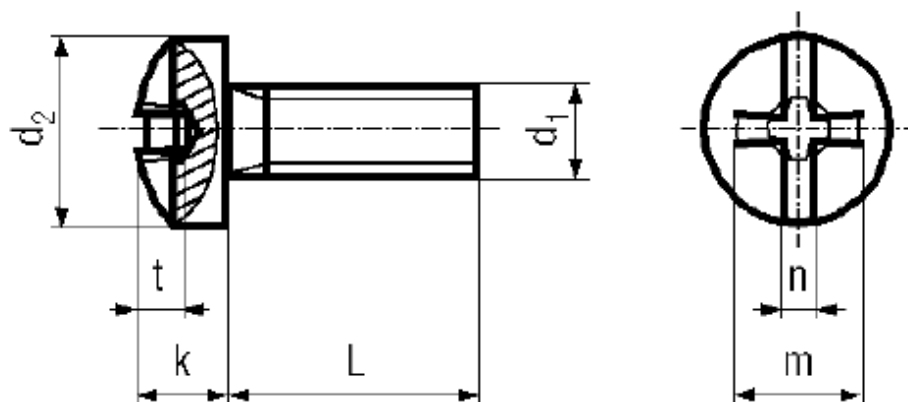

BN 1435

Cross recessed pan head screws

«Freedriv»

Phillips H with slot

SN 213306

Trade mark	Freedriv	Surface	zinc plated blue
Material	Steel	Quality	4.8

Article No. - 1219928

d ₁	M4
L	6
d ₂ max.	8
k max.	3,1
Freedriv Phillips	2
m~	4,5
t min.	2,14
t max.	2,54
n	0,8

All lengths fully threaded.