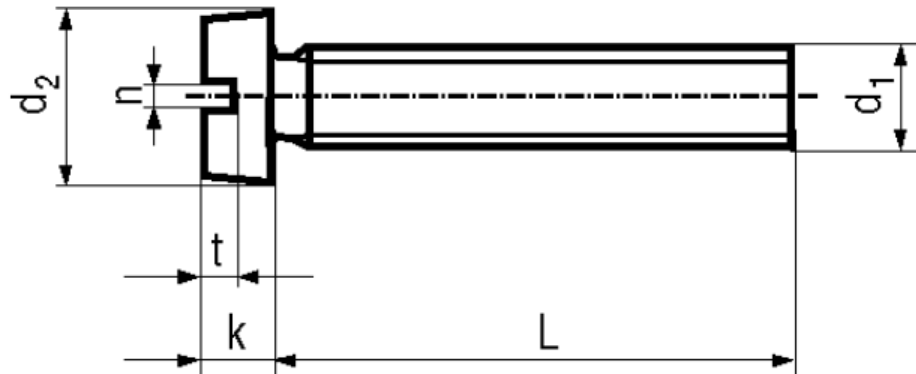

BN 1061

Slotted cheese head screws

-DIN 84 A
-ISO 1207
-UNI 6107

Material	Polyamide 6.6	Quality	PA 6.6
Color	white		

Article No. - 1401343	
d_1	M4
L	20
d_2	7
k	2,6
n	1,2
t	1,1

DIN 84: Standard withdrawn