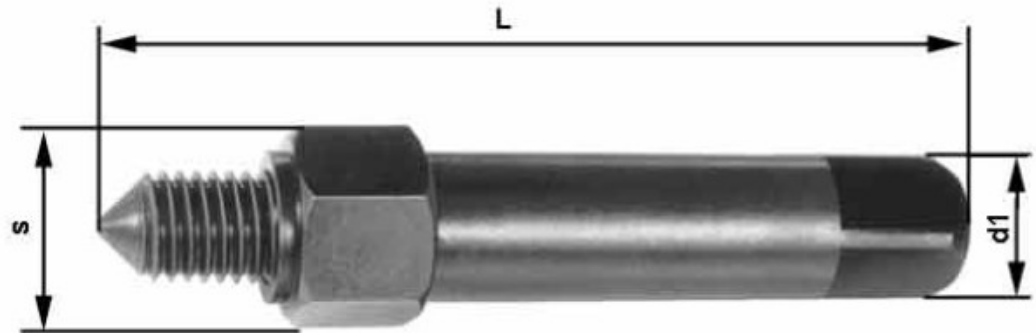

BN 1181

Insertion tool
for manual application

Trade mark	Ensats®	Material	Steel
Type	610	Surface	black

Article No. - 1412590

Code	1412590
fit for	M4
L	60
d ₁	6
Square WAF	5
s	7