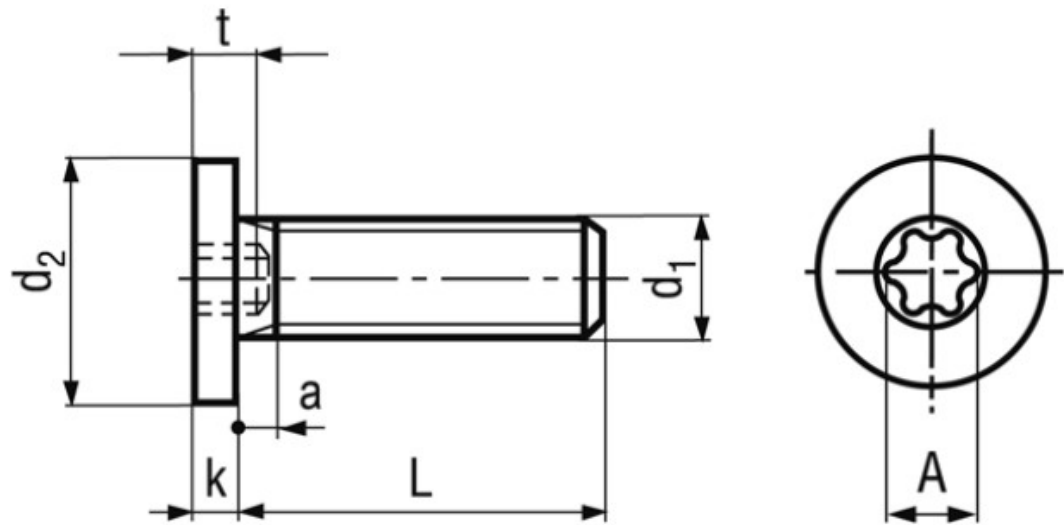

BN 9524

Hexalobular socket flat head screws
with special low head

Material	Steel	Quality	~08.8
Surface	zinc plated blue		

Article No. - 3060009

d_1	M4
L	10
d_2	8
k max.	1,5
t max.	1,5
a min.	1
a max.	2,1
A~	2,8
c	X10