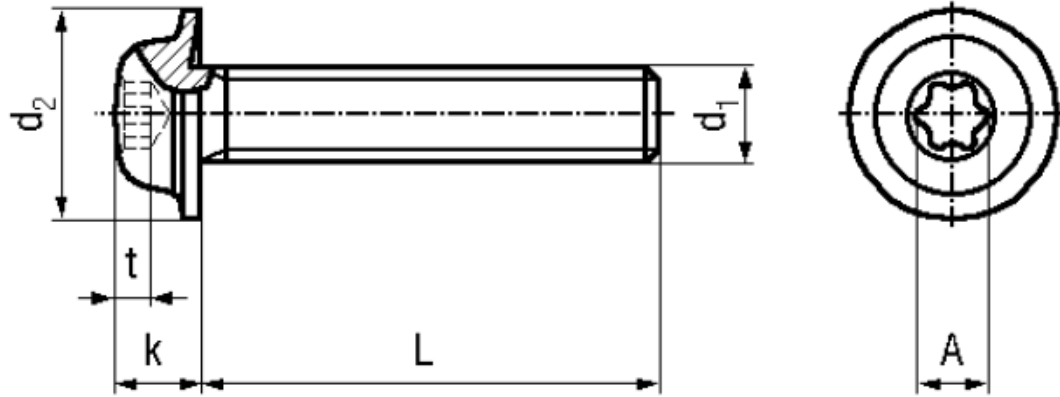

BN 10649

Hexalobular socket pan washer head screws

Trade mark	eco-fix®	Quality	A2
Material	Stainless steel		

Article No. - 3060952

d ₁	M4
L	10
d ₂ max.	10
k max.	3
hexalobular	X20
A~	3,9
t min.	1,3
t max.	1,7

Screwdriver Bits 1/4" and hexalobular socket keys: BN 31518, BN 20007 and BN 14056 / CG 1.