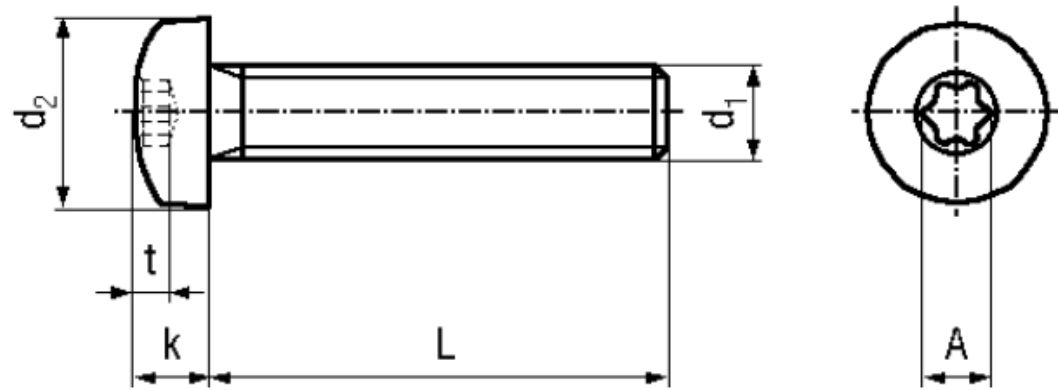

## BN 5687

Hexalobular socket pan head screws  
fully threaded

ISO 14583

Material	<b>Stainless steel</b>	Quality	<b>A2</b>
----------	------------------------	---------	-----------

Article No. - 3061606	
d <sub>1</sub>	M3
L	8
d <sub>2</sub> max.	5,6
k max.	2,4
c	X10
t max.	1,27
A~	2,8

Screwdriver Bits 1/4" and hexalobular socket keys: BN 31518, BN 20007 and BN 14056 / CG 1.