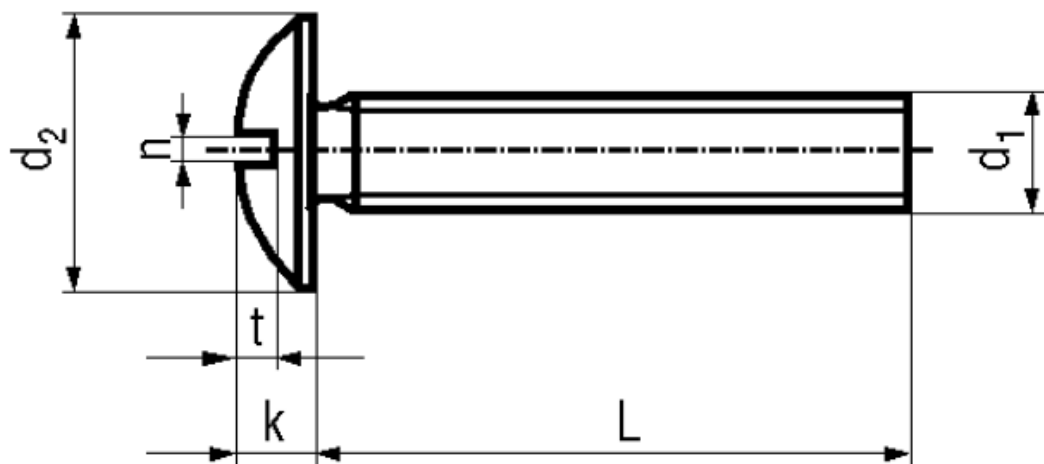

## BN 500

Slotted truss head screws

Material	<b>Stainless steel</b>	Quality	<b>A2</b>
----------	------------------------	---------	-----------

### Article No. - 1578057

d <sub>1</sub>	M3
L	8
d <sub>2</sub> max.	7
k max.	2
n	0,8
t min.	1

All lengths fully threaded.