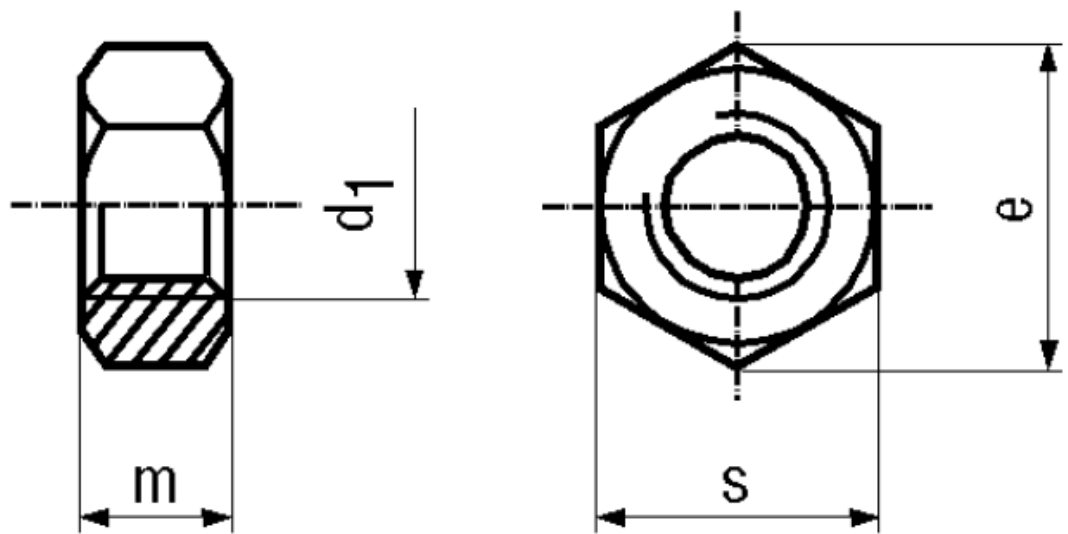

BN 109 - DIN 934

Hex nuts nominal height $\sim 0,8d$

DIN 934
UNI 5588

Material	Steel	Quality	cl. 6
Surface	zinc plated blue		

Article No. - 1088157

d_1	M1,2
e min.	3,28
s	3
m max.	1

DIN 934: Standard withdrawn