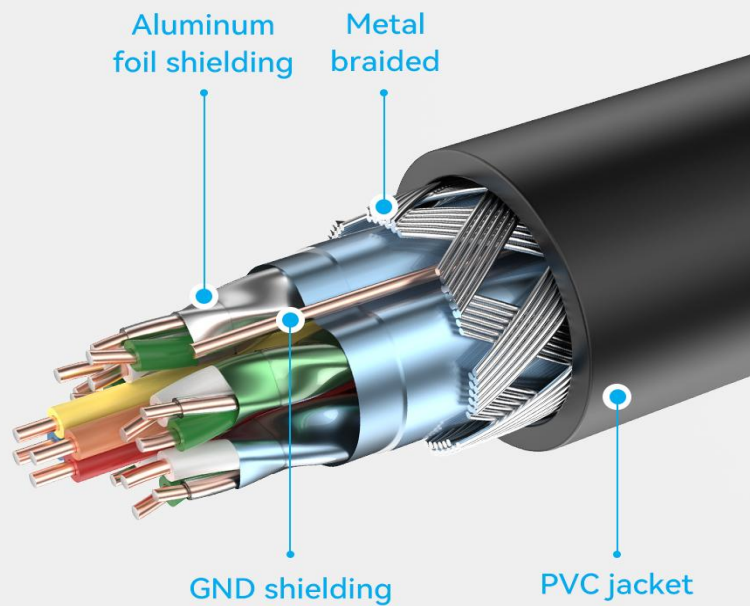

3D Visual Effect Immersive Experience

Realistic 3D screen experience
Enjoy cinematic visual feast

 DOLBY AUDIO™

 dts-HD™
Master Audio

Protect the Original HDMI Port

Extend your existing HDMI devices (TV box, Switch PS5/4, Xbox, etc.) and protect its HDMI interface from repeatedly plugging and unplugging

Fit Tight Firm Connection

With a standard interface, ensure stable connection and eliminate data loss

Standard HDMI

About 14mm wide
About 4.5mm thick

Mini HDMI

About 10.5mm wide
About 2.5mm thick

Micro HDMI

About 6mm wide
About 2.3mm thick

Triple Shielding Smoothest and Finest Picture

Triple shielding design of aluminum foil + metal braided + GND effectively protects against EMI interference ensures more stable signal transmission.

Note: The internal structure is a rendering
please refer to the actual product

Flexible PVC Shell Easy for Pipeline Inserting

Thickened PVC shell, makes it flexible and anti-bending, more convenient for wiring