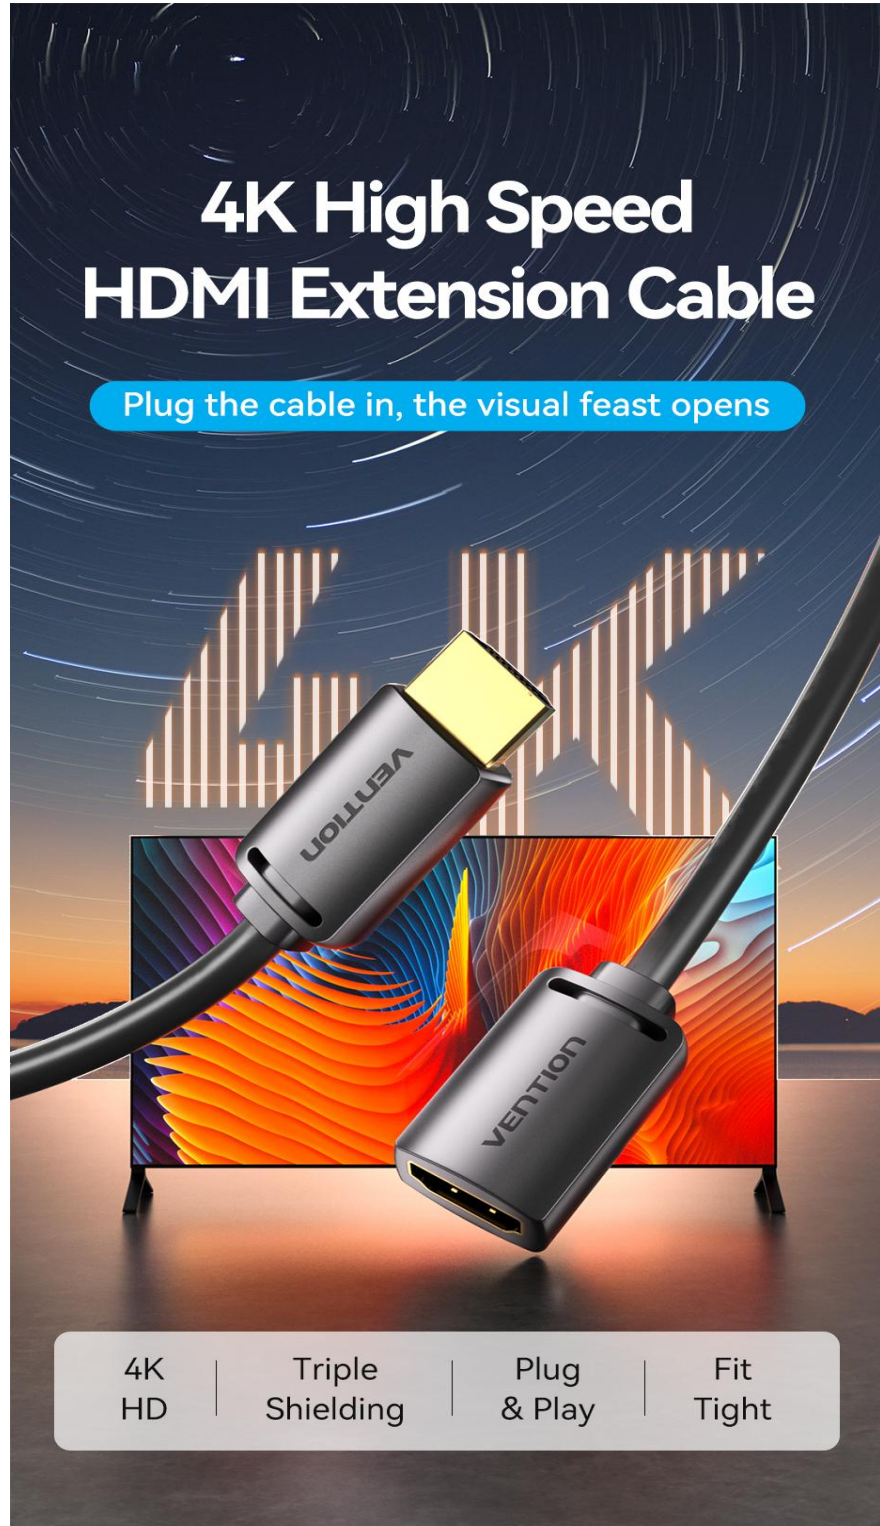

HDMI 2.0 Cable

4K High Speed HDMI Extension Cable

Plug the cable in, the visual feast opens

4K
HD

Triple
Shielding

Plug
& Play

Fit
Tight

Extend HDMI Connection