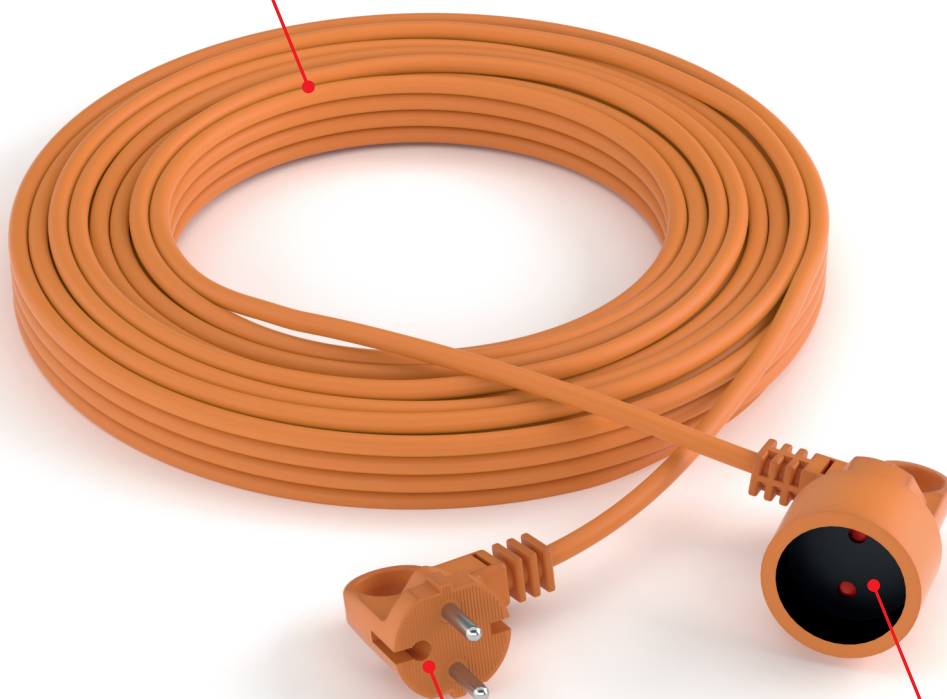

Garden extension cords

 SOCKET OUTLETS WITH SAFETY SHUTTERS

 PLUG WITH FINGER LOOP HANDLE - PVC INSULATED

 SOCKET OUTLET WITH FINGER LOOP HANDLE - PVC INSULATED

 AVAILABLE POWER CORD LENGTHS: 10m, 15m, 20m, 25m, 30m

HIGH QUALITY POWER CORD
H05VV-F 2x1mm² WITH VDE MARK

SOCKET WITH FINGER LOOP HANDLE,
SAFETY SHUTTERS, UNEARTHED

PLUG WITH FINGER LOOP HANDLE,
UNEARTHED

manufacturer code M01805 EAN 5901791900140

PS-2P 2x1 10M

CORD H05VV-F 2x1mm² PVC
OUTLET ROUND, UNEARTHED
PLUG ROUND, UNEARTHED
COLOUR ORANGE

manufacturer code M01806 EAN 5901791900157

PS-2P 2x1 15M

CORD H05VV-F 2x1mm² PVC
OUTLET ROUND, UNEARTHED
PLUG ROUND, UNEARTHED
COLOUR ORANGE

manufacturer code M01808 EAN 5901791900188

PS-2P 2x1 30M

CORD H05VV-F 2x1mm² PVC
OUTLET ROUND, UNEARTHED
PLUG ROUND, UNEARTHED
COLOUR ORANGE

Reel extension cords

- 4** 4 SOCKET OUTLETS WITH EARTHING PINS
-  SOCKET OUTLETS WITH SAFETY SHUTTERS
- A** AUTOMATIC FUSE
-  PLUG WITH FINGER LOOP HANDLE - PVC INSULATED
-  DURABLE PLASTIC REEL
-  AVAILABLE POWER CORD LENGTHS: 20m, 25m, 30m, 40m, 50m