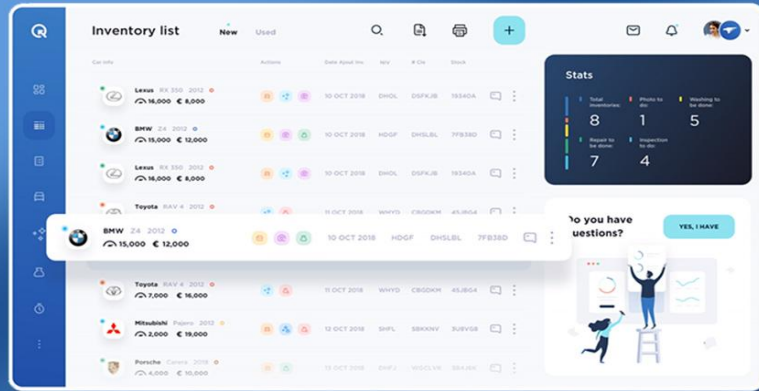

Support 4K@60Hz within 15m

HDMI Cable for Engineering

4K UHD
High resolution

50m
Long distance

Design for
Engineer cabling

Office Demonstration

Laptops connect to projectors, more convenient for presentation