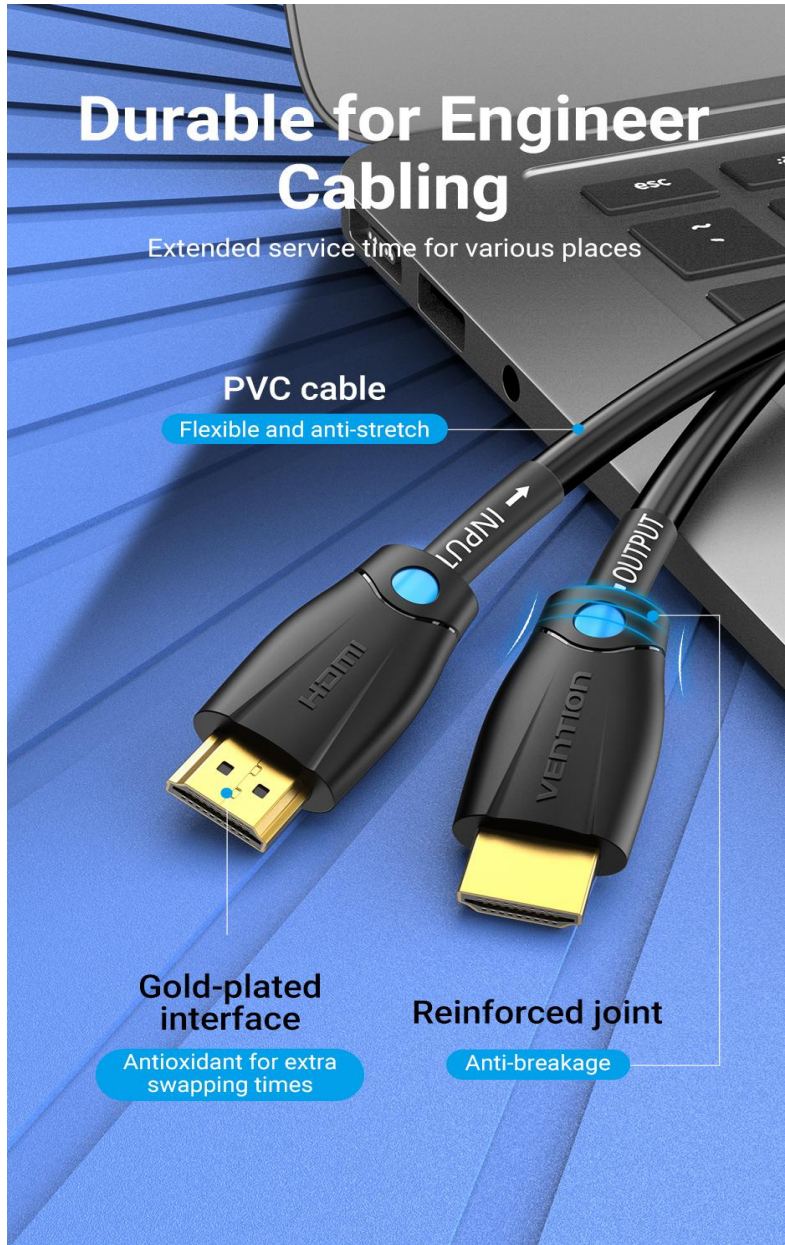

Durable for Engineer Cabling

Extended service time for various places

PVC cable

Flexible and anti-stretch

Gold-plated interface

Antioxidant for extra swapping times

Reinforced joint

Anti-breakage