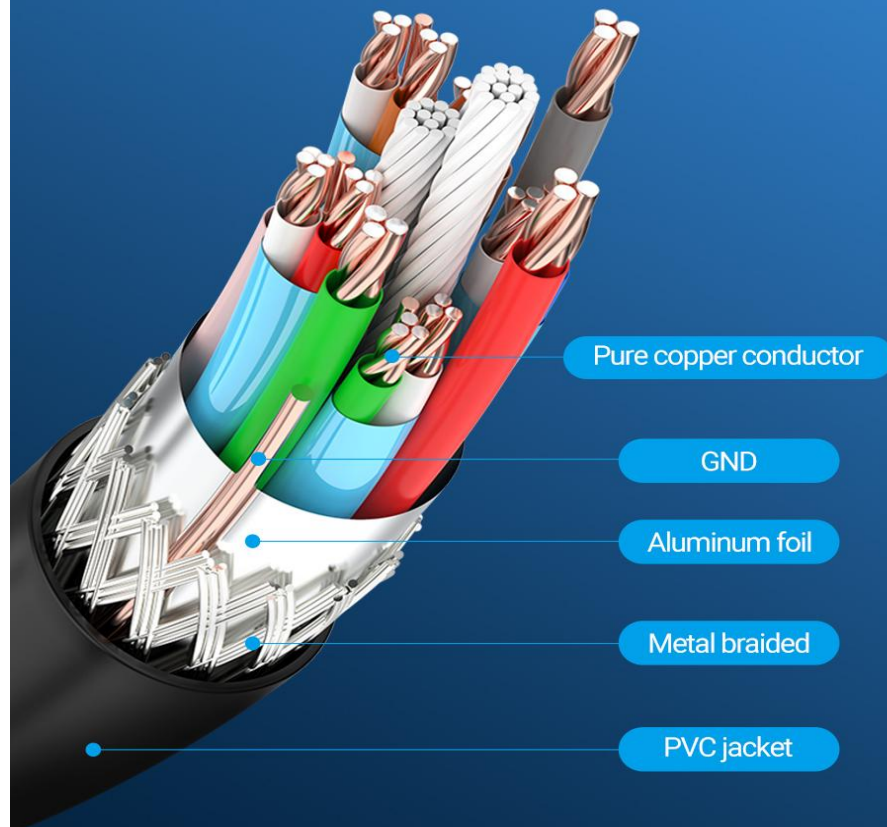

Connect display devices

TV, projector ...

IN PUT

Connect signal sources

Computer, TV box ...

	Length	AWG	OD	Other devices
Upgraded type	0.5-5m	30AWG	6.0mm	...
	8m	28AWG	7.0mm	...
	10m	26AWG	8.0mm	...
	12m	28AWG	7.0mm	Signal-amplifier
	15m	28AWG	7.0mm	Signal-amplifier

	Length	AWG	OD	Other devices
Classic type	20-30m	28AWG	7.0mm	Signal-amplifier
	35-50m	26AWG	8.0mm	Signal-amplifier

Signal-amplifier: install external chipset for signal amplification in the middle of cable

Note: considering external signal amplifier is directional, please connect the correct side of HDMI

Note: all data are from Vention Lab

Multiple Shielding Technologies

Effectively shield outside interference,
ensures low attenuation transmission