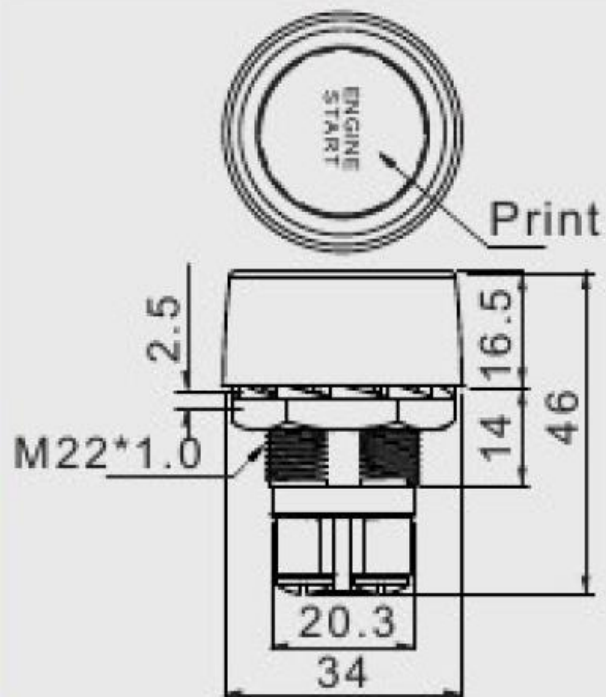

A2-23 - 0 7

Heavy Duty

SC M4

22

9 mm max

50A 12V DC,
25A 24V DC

Red, Green, Blue

FUNCTION

A

OFF

(ON)

2P SPST

B

OFF

(ON)

3P SPST