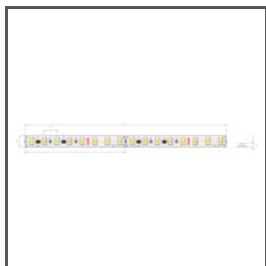

RELATED ACCESSORIES > RELATED LED > HIGH EFFICACY

K-HE-0480-HD-24V
K-HEHD-0480-24
Ref. arch K-HE-0480-HD-24V