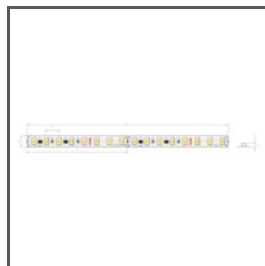

K-HE-1920-HD-24V
K-HEHD-1920-24
Ref. arch K-HE-1920-HD-24V