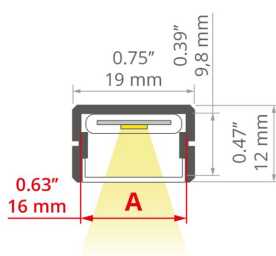

## TECHNICAL SPECIFICATIONS

Material	aluminum
Possible fixture IP	20, 67
Possible fixture shapes	linear, polygonal
Profile cross-section	rectangular
Width	19 mm
Height	12 mm
LED gluing width A	16 mm
Number of LED strips A (8 mm wide)	2
Possibility of obtaining a line of light	yes
Possibility of bending	yes
Minimum external radius	250 mm
Minimum internal radius	400 mm
Building type	Retail, Entertainment/ Arts, HoReCa object
Facility zone	bathroom, kitchen, furniture, shop windows and exhibition, fascade lighting
The cover is cut to the length of the profile	yes
Wire out back of extrusion	yes