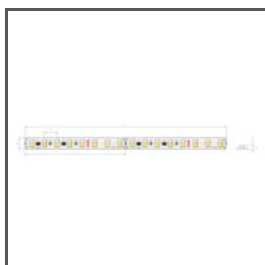

RELATED ACCESSORIES > RELATED LED > HIGH EFFICACY

K-HE-0480-HD-24V
K-HEHD-0480-24
Ref. arch K-HE-0480-HD-24V