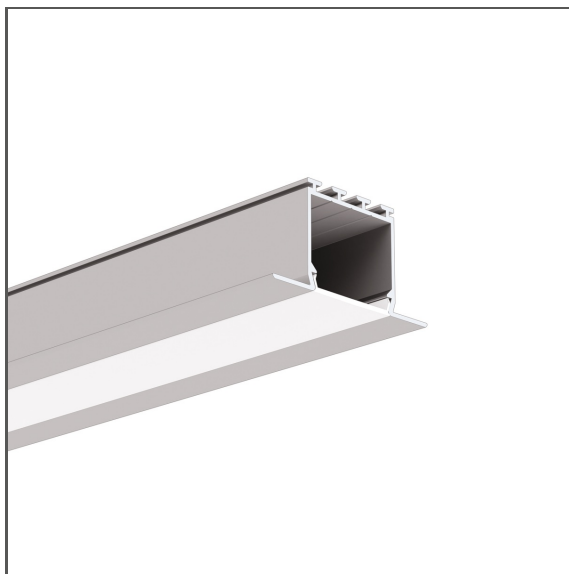

Profile LARKO

Ref. A05552

Ref. arch B5552

- Mounting to drywall
- Invisible groove edge
- Possibility to mount the power supply in the luminous part of the luminaire

APPLICATION

- main and decorative lighting

TECHNICAL DRAWING

TECHNICAL SPECIFICATIONS

Material	aluminum
Possible fixture IP	20, 65
Possible fixture shapes	linear, polygonal
Profile cross-section	rectangular
Width	46.2 mm
Height	24.5 mm
LED gluing width A	24 mm
Number of LED strips A (8 mm wide)	2
Max power of a single KLUŚ LED strip	24 W/m
Possibility of obtaining a line of light	yes
Building type	Commercial, Entertainment/ Arts, HoReCa object
Facility zone	office, communication routes and corridors, conference room, lobby / foyer
The cover is cut to the length of the profile	yes
Can be easily connected into runs	yes
Mounting to drywall	yes
Wire out back of extrusion	yes