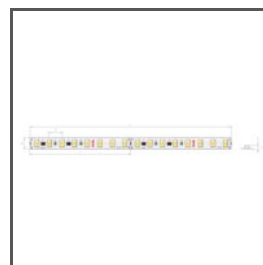

K-HE-1920-HD-24V
K-HEHD-1920-24
Ref. arch K-HE-1920-HD-24V