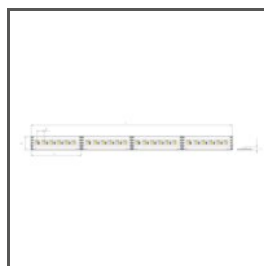

K-1530-RGB+W-24V
K-RGBW-1530-24
Ref. arch K-1530-RGB+W-24V