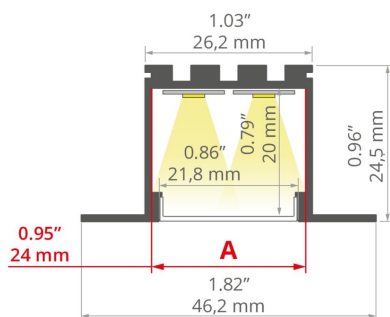

TECHNICAL DRAWING

TECHNICAL SPECIFICATIONS

Material	aluminum
Possible fixture IP	20, 65
Possible fixture shapes	linear, polygonal
Profile cross-section	rectangular
Width	46.2 mm
Height	24.5 mm
LED gluing width A	24 mm
Number of LED strips A (8 mm wide)	2
Max power of a single KLUŚ LED strip	24 W/m
Possibility of obtaining a line of light	yes
Building type	Commercial, Entertainment/ Arts, HoReCa object
Facility zone	office, communication routes and corridors, conference room, lobby / foyer
The cover is cut to the length of the profile	yes
Can be easily connected into runs	yes
Mounting to drywall	yes
Wire out back of extrusion	yes