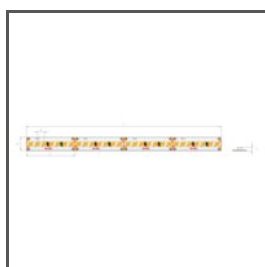

K-CR-1820-HD-24V

K-CRHD-1820-24

Ref. arch K-CR-1820-HD-24V