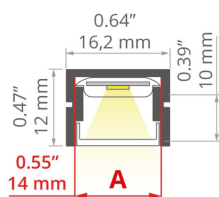

TECHNICAL DRAWING

TECHNICAL SPECIFICATIONS

Material	aluminum
Possible fixture IP	20, 67
Possible fixture shapes	linear, round
Profile cross-section	rectangular
Width	16.2 mm
Height	12 mm
LED gluing width A	14 mm
Number of LED strips A (8 mm wide)	1
Width of the glow	11.2 mm
Max power of a single KLUŚ LED strip	24 W/m
Possibility of obtaining a line of light	yes
Possibility of bending	yes
Radius of the light arc	yes
Inward	180 mm
Outdoor	200 mm
Building type	Commercial, HoReCa object, Retail, Residential, Entertainment/ Arts, Outdoor