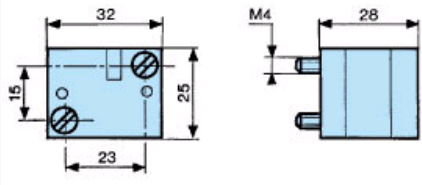

81521501-OR

Symbol

Push-in connection for semi-rigid tubing (NFE 49100) Male/Female/Female	-
Push-in connection for semi-rigid tubing (NFE 49100) Female/Female/Female	-
Connection - Sub-base	✓
Colour	Blue
Operating pressure (bar)	2 →8
Orifice diameter mm	2,7
Flow at 6 bars NI/min	170
Pressure indicator	✓
Switching time (ms)	-
Operating temperature (°C)	-5 +50
Mechanical life (operations)	>10 ⁷
Weight (g)	25

Dimension Diagram :

N°

Legend