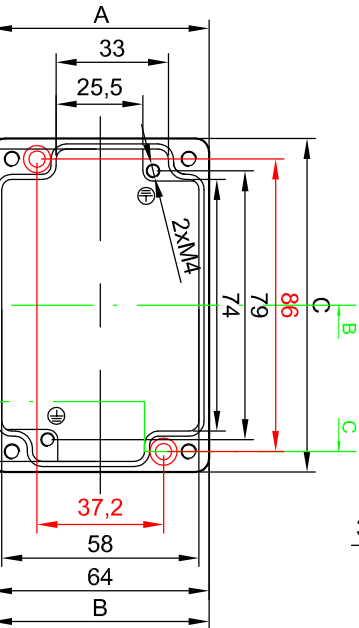

Section/Sezione B-B

Section/Sezione A-A

Section/Sezione C-C

Side/Lato B

Side/Lato A

Side/Lato C

Scale 1:1

Bottom part of box 8100.8007 and on a screw M4x16

Cover part of box 8100.8007 and on a screw M4x16

All Dimensions in mm

Scale 1:1

Detail

Mod.

Dat.

Name

19.06.2013

E.L.

22.05.2013

E.L.

S-8100 series, aluminium enclosures

98x64x35 STD-Grey RAL 7001

Cassette in alluminio, serie S-8100

98x64x35 STD-Grigio RAL 7001

8100.8007.0

Mod. 10.06.03

Scale 1:2 (1:1)

molex

8100.8007.0

Scale 1:2 (1:1)