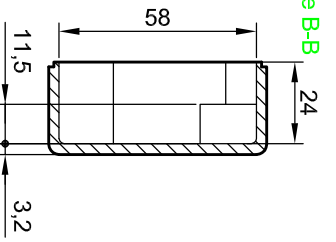

Section/Sezione B-B

Section/Sezione A-A

Section/Sezione C-C

Side/Lato B

Side/Lato A

Side/Lato C

Scale 1:1

Bottom part of box 8100.8007 and on a screw M4x16

Cover part of box 8100.8007 and on a screw M4x16

All Dimensions in mm

Scale 1:1

Detail

Mod.

Dat.

Name

19.06.2013

E.L.

22.05.2013

E.L.

S-8100 series, aluminium enclosures

98x64x35 STD-Grey RAL 7001

Cassette in alluminio, serie S-8100

98x64x35 STD-Grigio RAL 7001

8100.8007.0

Mod. 10.06.03

Scale 1:2 (1:1)

molex

8100.8007.0

Scale 1:2 (1:1)