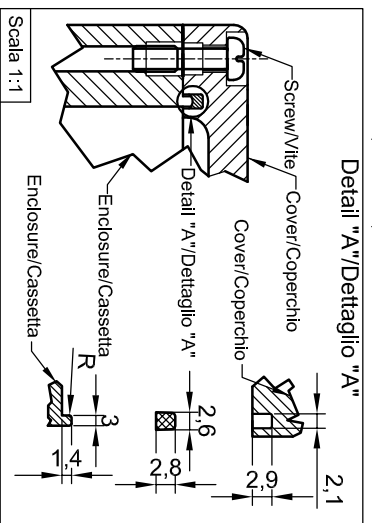

Section/Sezione B-B

Section/Sezione A-A

Section/Sezione C-C

Side/Lato B

Side/Lato A

Side/Lato C

Scale 1:1

Bottom part of box 8100.8007 and on a screw M4x16

Cover part of box 8100.8007 and on a screw M4x16

All Dimensions in mm

Scale 1:1

Detail

Mod.

Dat.

Name

19.06.2013

E.L.

22.05.2013

E.L.

S-8100 series, aluminium enclosures

98x64x35 STD-Grey RAL 7001

Cassette in alluminio, serie S-8100

98x64x35 STD-Grigio RAL 7001

8100.8007.0

Mod. 10.06.03

Scale 1:2 (1:1)

molex

8100.8007.0

Scale 1:2 (1:1)