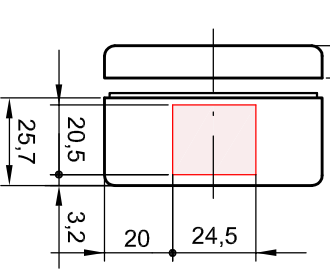

Section/Sezione B-B

Section/Sezione A-A

Section/Sezione C-C

Side/Lato B

Side/Lato A

Side/Lato C

Scale 1:1

Bottom part of box 8100.8007 and on a screw M4x16

Cover part of box 8100.8007 and on a screw M4x16

All Dimensions in mm

Scale 1:1

Detail

Mod.

Dat.

Name

19.06.2013

E.L.

22.05.2013

E.L.

S-8100 series, aluminium enclosures

98x64x35 STD-Grey RAL 7001

Cassette in alluminio, serie S-8100

98x64x35 STD-Grigio RAL 7001

8100.8007.0

Mod. 10.06.03

Scale 1:2 (1:1)

molex

8100.8007.0

Scale 1:2 (1:1)