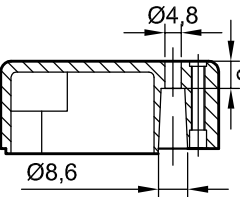

Section/Sezione B-B

Section/Sezione A-A

Section/Sezione C-C

Side/Lato B

Side/Lato A

Side/Lato C

Scale 1:1

Bottom part of box 8100.8007 and on a screw M4x16

Cover part of box 8100.8007 and on a screw M4x16

All Dimensions in mm

Scale 1:1

Detail

Mod.

Dat.

Name

19.06.2013

E.L.

22.05.2013

E.L.

S-8100 series, aluminium enclosures

98x64x35 STD-Grey RAL 7001

Cassette in alluminio, serie S-8100

98x64x35 STD-Grigio RAL 7001

8100.8007.0

Mod. 10.06.03

Scale 1:2 (1:1)

molex

8100.8007.0

Scale 1:2 (1:1)