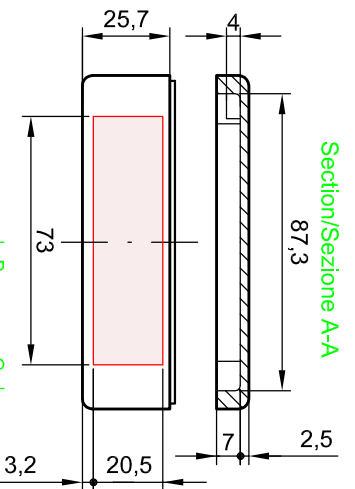

Section/Sezione B-B

Section/Sezione A-A

Section/Sezione C-C

Side/Lato B

Side/Lato A

Side/Lato C

Scale 1:1

Bottom part of box 8100.8007 and on a screw M4x16

Cover part of box 8100.8007 and on a screw M4x16

All Dimensions in mm

Scale 1:1

Detail

Mod.

Dat.

Name

19.06.2013

E.L.

22.05.2013

E.L.

S-8100 series, aluminium enclosures

98x64x35 STD-Grey RAL 7001

Cassette in alluminio, serie S-8100

98x64x35 STD-Grigio RAL 7001

8100.8007.0

Mod. 10.06.03

Scale 1:2 (1:1)

molex

8100.8007.0

Scale 1:2 (1:1)