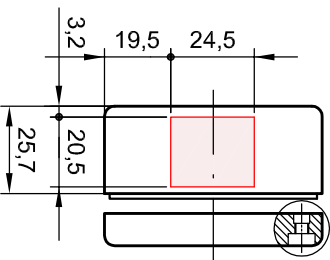

Section/Sezione B-B

Section/Sezione A-A

Section/Sezione C-C

Side/Lato B

Side/Lato A

Side/Lato C

Scale 1:1

Bottom part of box 8100.8007 and on a screw M4x16

Cover part of box 8100.8007 and on a screw M4x16

All Dimensions in mm

Scale 1:1

Detail

Mod.

Dat.

Name

19.06.2013

E.L.

22.05.2013

E.L.

S-8100 series, aluminium enclosures

98x64x35 STD-Grey RAL 7001

Cassette in alluminio, serie S-8100

98x64x35 STD-Grigio RAL 7001

8100.8007.0

Mod. 10.06.03

Scale 1:2 (1:1)

molex

8100.8007.0

Scale 1:2 (1:1)