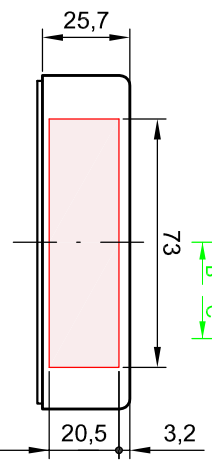

Section/Sezione B-B

Section/Sezione A-A

Section/Sezione C-C

Side/Lato B

Side/Lato A

Side/Lato C

Scale 1:1

Bottom part of box 8100.8007 and on a screw M4x16

Cover part of box 8100.8007 and on a screw M4x16

All Dimensions in mm

Scale 1:1

Detail

Mod.

Dat.

Name

19.06.2013

E.L.

22.05.2013

E.L.

S-8100 series, aluminium enclosures

98x64x35 STD-Grey RAL 7001

Cassette in alluminio, serie S-8100

98x64x35 STD-Grigio RAL 7001

8100.8007.0

Mod. 10.06.03

Scale 1:2 (1:1)

molex

8100.8007.0

Scale 1:2 (1:1)