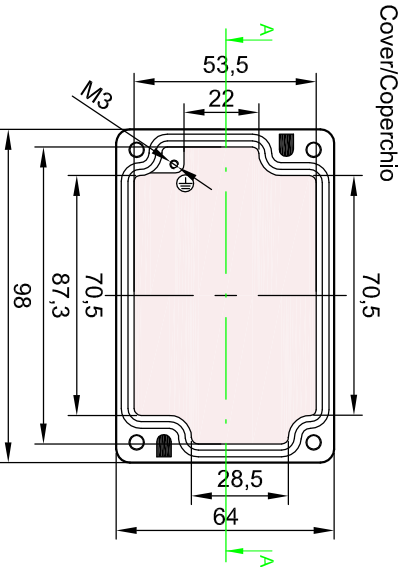

Section/Sezione B-B

Section/Sezione A-A

Section/Sezione C-C

Side/Lato B

Side/Lato A

Side/Lato C

Scale 1:1

Bottom part of box 8100.8007 and on a screw M4x16

Cover part of box 8100.8007 and on a screw M4x16

All Dimensions in mm

Scale 1:1

Detail

Mod.

Dat.

Name

19.06.2013

E.L.

22.05.2013

E.L.

S-8100 series, aluminium enclosures

98x64x35 STD-Grey RAL 7001

Cassette in alluminio, serie S-8100

98x64x35 STD-Grigio RAL 7001

8100.8007.0

Mod. 10.06.03

Scale 1:2 (1:1)

molex

8100.8007.0

Scale 1:2 (1:1)