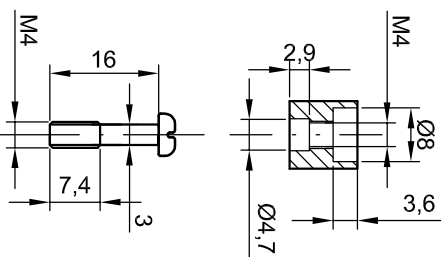

Section/Sezione B-B

Section/Sezione A-A

Section/Sezione C-C

Side/Lato B

Side/Lato A

Side/Lato C

Scale 1:1

Bottom part of box 8100.8007 and on a screw M4x16

Cover part of box 8100.8007 and on a screw M4x16

All Dimensions in mm

Scale 1:1

Detail

Mod.

Dat.

Name

19.06.2013

E.L.

22.05.2013

E.L.

S-8100 series, aluminium enclosures

98x64x35 STD-Grey RAL 7001

Cassette in alluminio, serie S-8100

98x64x35 STD-Grigio RAL 7001

8100.8007.0

Mod. 10.06.03

Scale 1:2 (1:1)

molex

8100.8007.0

Scale 1:2 (1:1)