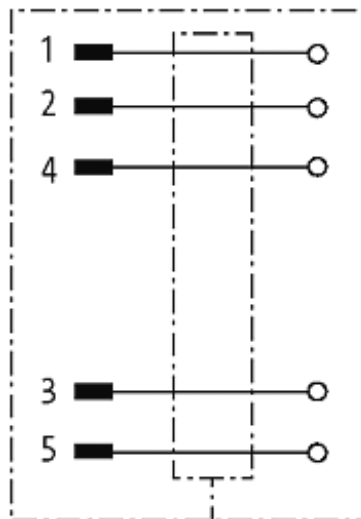

M12 MALE 0° SHIELDED WIREABLE SCREW TERM.5-pol. max.0,75mm² 4-6mm

Male straight

5-pole, shielded

Clamping range cable entry: 4...6 mm

[Link to Product](#)**Illustration**

Male

Product may differ from Image

Approvals

Form

13301

Technical Data

Operating voltage	max. 125 V AC/DC
Operating current per contact	max. 4 A
Connection cross section	max. 0.75 mm ²
Sealing range (cable diameter)	4...6 mm
Protection	IP67 inserted and tightened (EN 60529)
Housing	CuZn, nickel plated

General data

Temperature range	-25...+85 °C
-------------------	--------------

Commercial data

country of origin	DE
customs tariff number	85369010
minimum order quantity	1