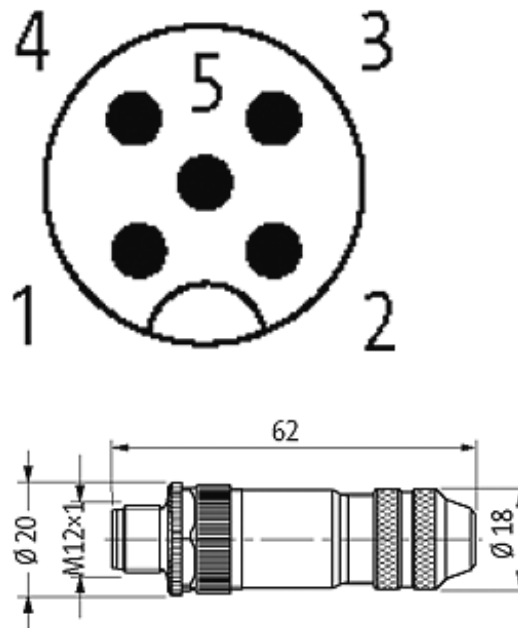

M12 MALE 0° SHIELDED WIREABLE SCREW TERM.5-pol. max.0,75mm² 4-6mm

Male straight

5-pole, shielded

Clamping range cable entry: 4...6 mm

[Link to Product](#)**Illustration**

Male

Product may differ from Image

Approvals

Form

13301

Technical Data

Operating voltage	max. 125 V AC/DC
Operating current per contact	max. 4 A
Connection cross section	max. 0.75 mm ²
Sealing range (cable diameter)	4...6 mm
Protection	IP67 inserted and tightened (EN 60529)
Housing	CuZn, nickel plated

General data

Temperature range	-25...+85 °C
-------------------	--------------

Commercial data

country of origin	DE
customs tariff number	85369010
minimum order quantity	1