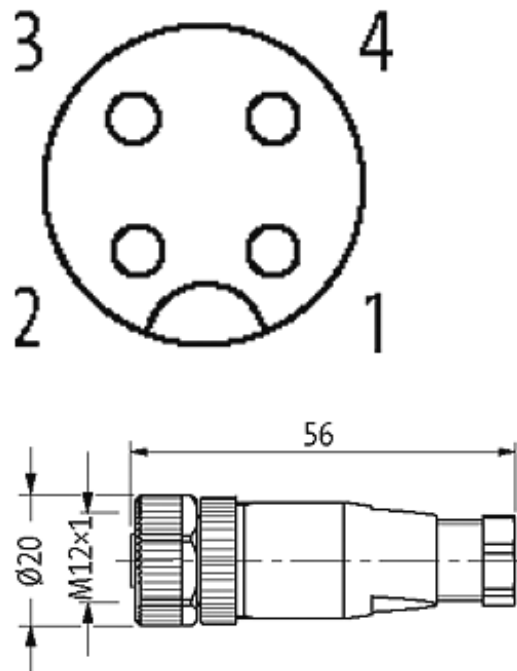

Female

Product may differ from Image