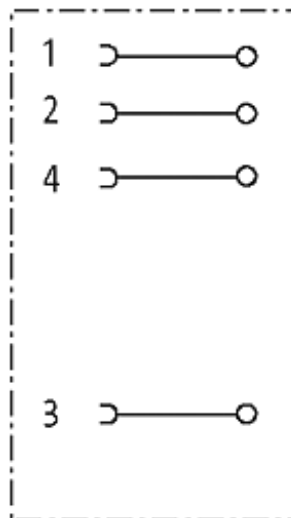

M12 FEMALE STRAIGH FIELD-WIREABLE SCREW TERM.

4-pol. max.0,75mm² 4-6mm

Female straight

4-pole

Sealing range (cable Ø): 4...6 mm

[Link to Product](#)

Illustration