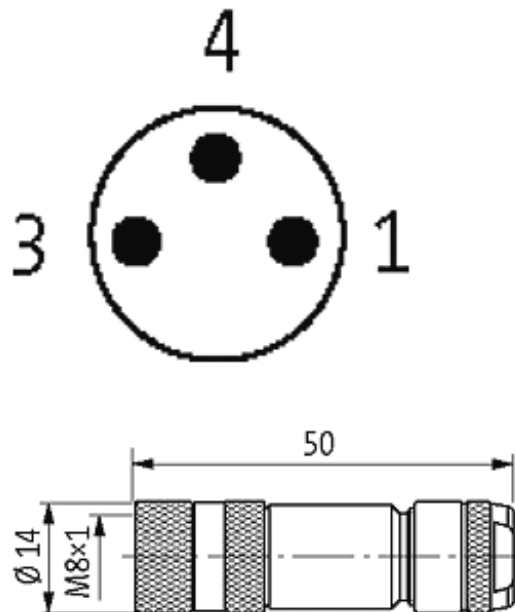

Female

Product may differ from Image

Approvals

Form

08661

Technical Data

Operating voltage	max. 60 V AC/DC
Operating current per contact	max. 4 A
Connection cross section	0.14...0.5 mm²
Sealing range (cable diameter)	3.5...5.5 mm
Protection	IP67 inserted and tightened (EN 60529)

General data

Temperature range	-25...+85 °C
Dimensions H × W × D	49×14×14 mm

Commercial data

country of origin	DE
customs tariff number	85369010
minimum order quantity	1