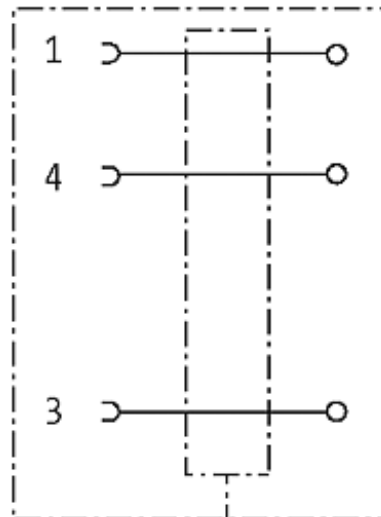

## M8 FEMALE 0° SHIELDED WIREABLE SCREW TERM.

3-pol. 0,14...0.5mm<sup>2</sup>

Female straight

3-pole, shielded

Screw terminals

Connection cross section: 0.14...0.5 mm<sup>2</sup>

#### Illustration

## General data

Temperature range	-25...+85 °C
Dimensions H × W × D	49×14×14 mm