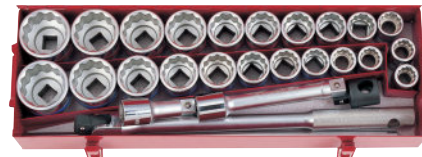

6023MR/6023SR

KT NO.

Contents

17.1 1

6023MR	6330M	21, 22, 23, 24, 26, 27, 28, 29, 30, 32, 34, 35, 36, 38, 41, 46, 50	6779-20F	6251-04 6251-08 6251-16
6323MR	6335M			
6023SR	6330S	7/8, 15/16, 1, 1-1/16, 1-1/8, 1-3/16, 1-1/4, 1-5/16, 1-3/8, 1-7/16, 1-1/2, 1-9/16, 1-5/8, 1-3/4, 1-13/16, 1-7/8, 2	6572-20	6791

6224CR

Metal case size (mm) :
537 x 177 x 78 (0.26 cuft)

24
PC.

KT NO.

Contents

17.9 1

6224CR	6330M	22, 24, 27, 30, 32, 36, 38, 41, 46, 50	6779-20F	6251-08 6251-16
	6330S	1, 1-1/8, 1-1/4, 1-5/16, 1-3/8, 1-7/16, 1-1/2, 1-5/8, 1-3/4, 2	6572-20	

6226CR

Metal case size (mm) :
537 x 177 x 78 (0.26 cuft)

26
PC.

KT NO.

Contents

17.2 1

6226CR	6330M	22, 24, 27, 30, 32, 36, 38, 41, 46, 50	6251-04 6251-08	6572-20
	6330S	7/8, 15/16, 1, 1-1/8, 1-3/16, 1-5/16, 1-3/8, 1-7/16, 1-5/8, 1-3/4, 1-7/8, 2		6452-18F

6014MR12

Blow case size(mm) :
422 x 372 x 92 (0.51 cuft)

Contents

10.8 1 / 2

6330M	22, 24, 27, 30, 32, 36, 38, 41, 46, 50	6779-20F
6251-04 6251-08		
6572-20		

6314MR12

Blow case size(mm) :
422 x 372 x 92 (0.51 cuft)