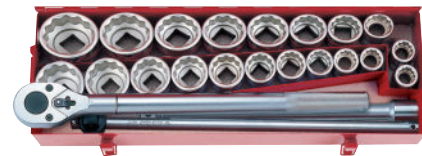

Socket Set

6023MR

Metal case size (mm) :
537 x 177 x 78 (0.26 cuft)

6023MR

6323MR

6023SR

3/4"

23
PC.

6023MR/6023SR

KT NO.

Contents

17.1 1

6023MR	6330M	21, 22, 23, 24, 26, 27, 28, 29, 30, 32, 34, 35, 36, 38, 41, 46, 50	6779-20F	6251-04 6251-08 6251-16
6323MR	6335M			
6023SR	6330S	7/8, 15/16, 1, 1-1/16, 1-1/8, 1-3/16, 1-1/4, 1-5/16, 1-3/8, 1-7/16, 1-1/2, 1-9/16, 1-5/8, 1-3/4, 1-13/16, 1-7/8, 2	6572-20	6791

6224CR

Metal case size (mm) :
537 x 177 x 78 (0.26 cuft)

24
PC.

KT NO.

Contents

17.9 1

6224CR	6330M	22, 24, 27, 30, 32, 36, 38, 41, 46, 50	6779-20F	6251-08 6251-16
	6330S	1, 1-1/8, 1-1/4, 1-5/16, 1-3/8, 1-7/16, 1-1/2, 1-5/8, 1-3/4, 2	6572-20	

6226CR

Metal case size (mm) :
537 x 177 x 78 (0.26 cuft)

26
PC.

KT NO.

Contents

17.2 1

6226CR	6330M	22, 24, 27, 30, 32, 36, 38, 41, 46, 50	6251-04 6251-08	6572-20
	6330S	7/8, 15/16, 1, 1-1/8, 1-3/16, 1-5/16, 1-3/8, 1-7/16, 1-5/8, 1-3/4, 1-7/8, 2		6452-18F