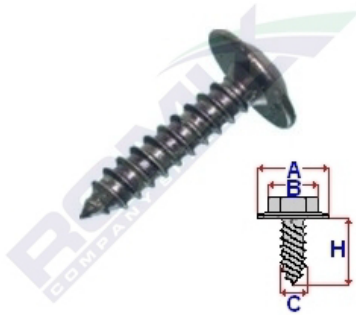

## Phillips screw 59201

Romix catalogue number: 59201

Quantity in package: 100

Dimensions: A 9,3 C 3,3 H 16,1

Brand	Model	Location	Description	OEM number
-------	-------	----------	-------------	------------