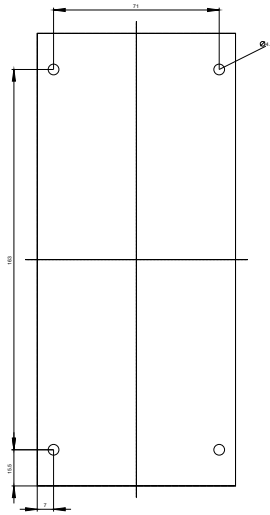

last modified:

21.03.2016