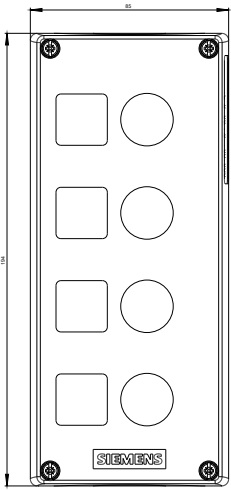

last modified:

21.03.2016