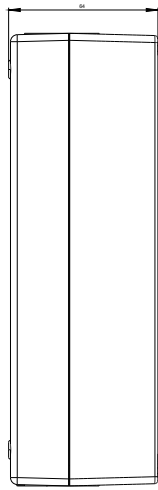

last modified:

21.03.2016