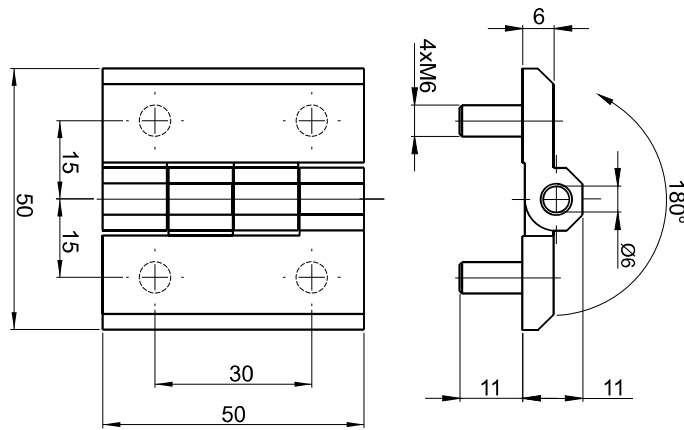

CATALOGUE NUMBER	COMPONENTS	MATERIAL	FINISH [C]		
			Chrome	RAL9005	RAL7035
3.ZN65.001	Holder, Base	ZAMAK 5 *	01	04	05

CATALOGUE NUMBER	COMPONENTS	MATERIAL	FINISH [C]		
			Chrome	RAL9005	RAL7035
3.ZN65.002	Holder, Base	ZAMAK 5*	01	04	05
	Screw	Steel zinc plated*			

CATALOGUE NUMBER	COMPONENTS	MATERIAL	FINISH [C]		
			Chrome	RAL9005	RAL7035
3.ZN65.003	Holder, Base	ZAMAK 5*	01	04	05
	Screw	Steel zinc plated*			

**How to order:**

Catalogue number  
Finish

3.ZN65.001 — C