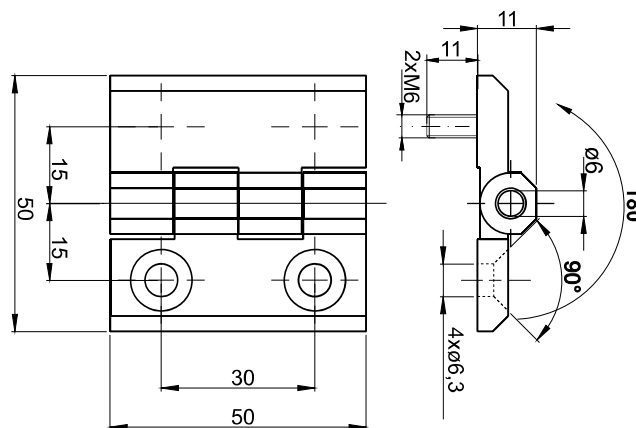

CATALOGUE NUMBER	COMPONENTS	MATERIAL	FINISH [C]		
			Chrome	RAL9005	RAL7035
3.ZN65.001	Holder, Base	ZAMAK 5 *	01	04	05

CATALOGUE NUMBER	COMPONENTS	MATERIAL	FINISH [C]		
			Chrome	RAL9005	RAL7035
3.ZN65.002	Holder, Base	ZAMAK 5*	01	04	05
	Screw	Steel zinc plated*			

CATALOGUE NUMBER	COMPONENTS	MATERIAL	FINISH [C]		
			Chrome	RAL9005	RAL7035
3.ZN65.003	Holder, Base	ZAMAK 5*	01	04	05
	Screw	Steel zinc plated*			

**How to order:**

Catalogue number  
Finish

3.ZN65.001 — C