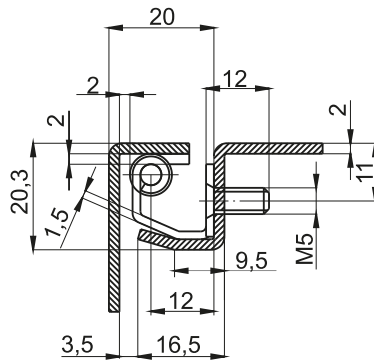

## Hinge 3.ST47, 3.ST13

 stainless  
 steel

| CATALOGUE NO. | COMPONENTS        | MATERIAL          |
|---------------|-------------------|-------------------|
| 3.ST47.001    | Base, Pin         | Steel zinc plated |
|               | Holder            | Steel             |
| 3.ST47.001SN  | Holder, Base, Pin | Stainless steel   |

 stainless  
 steel

| CATALOGUE NO. | COMPONENTS        | MATERIAL          |
|---------------|-------------------|-------------------|
| 3.ST47.002    | Base, Pin         | Steel zinc plated |
|               | Holder            | Steel             |
| 3.ST47.002SN  | Holder, Base, Pin | Stainless steel   |