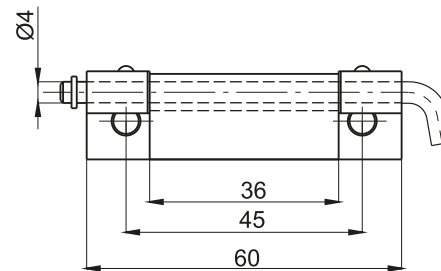

## Hinge 3.ST47, 3.ST13

 stainless  
 steel

| CATALOGUE NO. | COMPONENTS        | MATERIAL          |
|---------------|-------------------|-------------------|
| 3.ST47.001    | Base, Pin         | Steel zinc plated |
|               | Holder            | Steel             |
| 3.ST47.001SN  | Holder, Base, Pin | Stainless steel   |

 stainless  
 steel

| CATALOGUE NO. | COMPONENTS        | MATERIAL          |
|---------------|-------------------|-------------------|
| 3.ST47.002    | Base, Pin         | Steel zinc plated |
|               | Holder            | Steel             |
| 3.ST47.002SN  | Holder, Base, Pin | Stainless steel   |