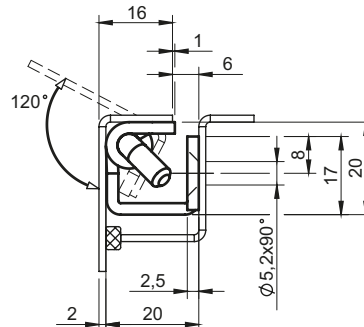

## Hinge 3.ST47, 3.ST13

 stainless  
 steel

| CATALOGUE NO. | COMPONENTS        | MATERIAL          |
|---------------|-------------------|-------------------|
| 3.ST47.001    | Base, Pin         | Steel zinc plated |
|               | Holder            | Steel             |
| 3.ST47.001SN  | Holder, Base, Pin | Stainless steel   |

 stainless  
 steel

| CATALOGUE NO. | COMPONENTS        | MATERIAL          |
|---------------|-------------------|-------------------|
| 3.ST47.002    | Base, Pin         | Steel zinc plated |
|               | Holder            | Steel             |
| 3.ST47.002SN  | Holder, Base, Pin | Stainless steel   |

 stainless  
 steel

3.ST13.002

3.ST13.001

| CATALOGUE NO.                | COMPONENTS        | MATERIAL          |
|------------------------------|-------------------|-------------------|
| 3.ST13.001                   | Base, Pin         | Steel zinc plated |
| 3.ST13.002                   | Holder            | Steel             |
| 3.ST13.001SN<br>3.ST13.002SN | Holder, Base, Pin | Stainless steel   |