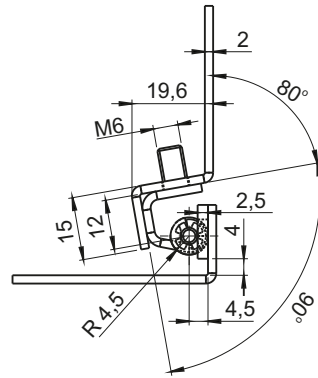

## Hinge 3.ST47, 3.ST13

 stainless  
 steel

| CATALOGUE NO. | COMPONENTS        | MATERIAL          |
|---------------|-------------------|-------------------|
| 3.ST47.001    | Base, Pin         | Steel zinc plated |
|               | Holder            | Steel             |
| 3.ST47.001SN  | Holder, Base, Pin | Stainless steel   |

 stainless  
 steel

| CATALOGUE NO. | COMPONENTS        | MATERIAL          |
|---------------|-------------------|-------------------|
| 3.ST47.002    | Base, Pin         | Steel zinc plated |
|               | Holder            | Steel             |
| 3.ST47.002SN  | Holder, Base, Pin | Stainless steel   |

 stainless  
 steel

3.ST13.002

3.ST13.001

| CATALOGUE NO.                | COMPONENTS        | MATERIAL          |
|------------------------------|-------------------|-------------------|
| 3.ST13.001                   | Base, Pin         | Steel zinc plated |
| 3.ST13.002                   | Holder            | Steel             |
| 3.ST13.001SN<br>3.ST13.002SN | Holder, Base, Pin | Stainless steel   |