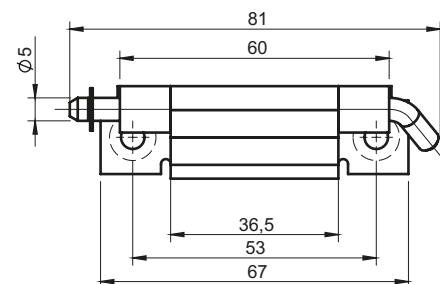

CATALOGUE NO.	COMPONENTS	MATERIAL
3.ST13.001	Base, Pin	Steel zinc plated
3.ST13.002	Holder	Steel
3.ST13.001SN 3.ST13.002SN	Holder, Base, Pin	Stainless steel