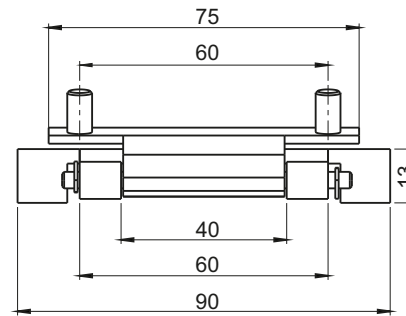

## Hinge 3.ST47, 3.ST13

 stainless  
 steel

| CATALOGUE NO. | COMPONENTS        | MATERIAL          |
|---------------|-------------------|-------------------|
| 3.ST47.001    | Base, Pin         | Steel zinc plated |
|               | Holder            | Steel             |
| 3.ST47.001SN  | Holder, Base, Pin | Stainless steel   |

 stainless  
 steel

| CATALOGUE NO. | COMPONENTS        | MATERIAL          |
|---------------|-------------------|-------------------|
| 3.ST47.002    | Base, Pin         | Steel zinc plated |
|               | Holder            | Steel             |
| 3.ST47.002SN  | Holder, Base, Pin | Stainless steel   |