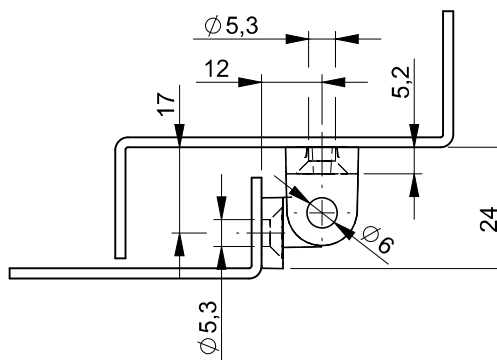

3.531.001

Insert fastening
Collecting plate

3.531.002

Insert fastening
Knurled

CATALOGUE NUMBER	COMPONENTS	MATERIAL	FINISH [C]	
			Chrome	RAL9005
3.531.001	Holder, Base	ZAMAK 5	01	04
3.531.002	Pin	Steel zinc plated		

How to order:

Catalogue number 3.531.001 — C
 Finish