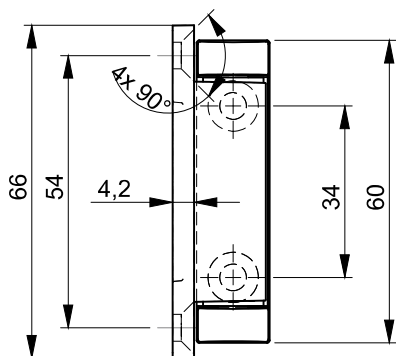

3.531.001

Insert fastening
Collecting plate

3.531.002

Insert fastening
Knurled

CATALOGUE NUMBER	COMPONENTS	MATERIAL	FINISH [C]	
			Chrome	RAL9005
3.531.001	Holder, Base	ZAMAK 5	01	04
3.531.002	Pin	Steel zinc plated		

How to order:

Catalogue number 3.531.001 — C
 Finish