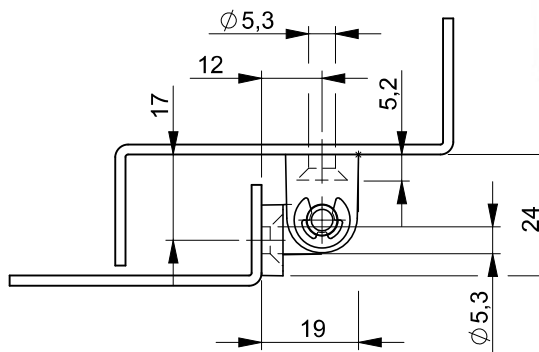

3.531.001

Insert fastening
Collecting plate

3.531.002

Insert fastening
Knurled

CATALOGUE NUMBER	COMPONENTS	MATERIAL	FINISH [C]	
			Chrome	RAL9005
3.531.001	Holder, Base	ZAMAK 5	01	04
3.531.002	Pin	Steel zinc plated		

How to order:

Catalogue number 3.531.001 — C
 Finish