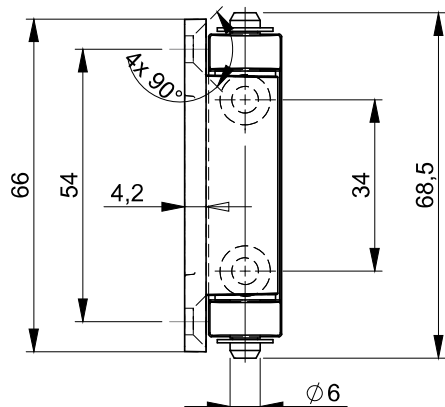

3.531.001

Insert fastening
Collecting plate

3.531.002

Insert fastening
Knurled

CATALOGUE NUMBER	COMPONENTS	MATERIAL	FINISH [C]	
			Chrome	RAL9005
3.531.001	Holder, Base	ZAMAK 5	01	04
3.531.002	Pin	Steel zinc plated		

How to order:

Catalogue number 3.531.001 — C
 Finish