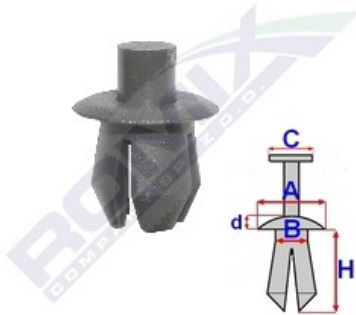

Push in rivet 20508

Romix catalogue number: 20508
 Quantity in package: 10
 Dimensions: A 12,2 B 7,9 C 4,9 d 1,2 H 11,2

Brand	Model	Location	Description	OEM number
Audi	TT '06-	bumpers		N0385501
Audi	TT '98-'06	bumpers		N0385501
Seat	Alhambra '01-'10	bumpers		N0385501
Seat	Alhambra '96-'00	bumpers		N0385501
Seat	Cordoba '99-'02	wheel guards		N0385501
Seat	Ibiza '99-'02	wheel guards		N0385501
VW	Bora	covers		N0385501
VW	Golf I	sill mouldings		N0385501
VW	Golf II	sill mouldings		N0385501
VW	Golf IV	covers		N0385501
VW	Jetta I	sill mouldings		N0385501
VW	Passat B3	sill mouldings		N0385501
VW	Passat B4	sill mouldings		N0385501
VW	Sharan '01-'10	bumpers		N0385501
VW	Sharan '96-'00	bumpers		N0385501
VW	T4	bumpers		N0385501