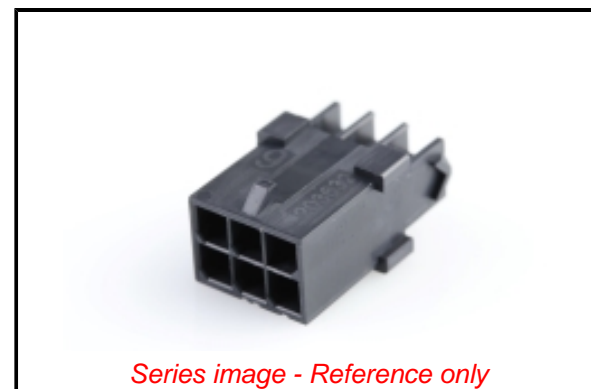

Documents:

3D Model	Product Specification PS-43045-001 (PDF)
Drawing (PDF)	Packaging Specification 2036320000-PK-000 (PDF)
3D Model (PDF)	Test Summary 2036320000-TS-000 (PDF)
Product Specification 430450001-PS-KO-000 (PDF)	Datasheet (PDF)
Product Specification 430450001-PS-SP-000 (PDF)	RoHS Certificate of Compliance (PDF)

Agency Certification

CSA	LR19980
UL	ULT 00264

General

Product Family	Crimp Housings
Series	203632
Application	Power, Wire-to-Wire
Comments	See Product Specification for maximum current rating by circuit size and wire AWG
Overview	Micro-Fit Connector System
Product Name	Micro-Fit TPA
Taxonomy	Connector Housings
UPC	191128341431

Physical

Circuits (maximum)	6
Color - Resin	Black
Flammability	94V-0
Gender	Plug
Glow-Wire Capable	No
Keying to Mating Part	None
Lock to Mating Part	Yes
Material - Resin	Nylon
Net Weight	0.620/g
Number of Rows	2
Packaging Type	Bag
Panel Mount	No
Pitch - Mating Interface	3.00mm
Polarized to Mating Part	Yes
Stackable	No
Temperature Range - Operating	-40° to +105°C

Material Info

Reference - Drawing Numbers

Packaging Specification	2036320000-PK-000
Product Specification	430450001-PS-KO-000, 430450001-PS-SP-000, PS-43045-001
Sales Drawing	2036320000-SD-000
Test Summary	2036320000-TS-000

EU ELV

Not Relevant

EU RoHS

Compliant

REACH SVHC

Not Contained Per -

Halogen-Free

Status

Low-Halogen

For more information, please visit [Contact US](#)

China ROHS

ELV

RoHS Phthalates

China RoHS

Green Image

Not Relevant

Not Contained

Search Parts in this Series

[203632](#) Series

Mates With

Micro-Fit TPA Receptacle Housing [172952](#)

. Micro-Fit 3.0 Receptacle Housing [43025](#) .

Micro-Fit TPA Cable Assembly [45132](#)

Use With

Micro-Fit TPA [172953](#)
Micro-Fit TPA Male Crimp Terminal [43031](#) (430315**** only)