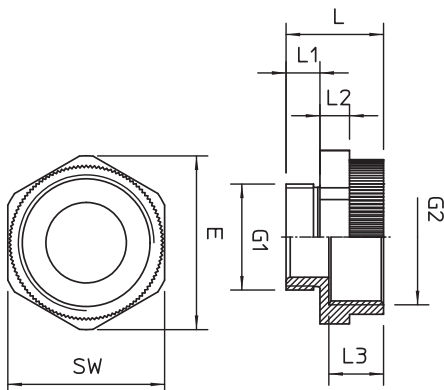

Technical data sheet

Intermediate expansion connector, metric thread

Item no. 2031453

Intermediate expansion connector, metric internal and external thread.

PA Polyamide

Master data

Item no.	2031453
Type	107 E M 25-32 PA
Description 1	Extension
Description 2	M - M
Dimension	M25-M32
Colour	Light grey
RAL number	7035
Material	Polyamide
Material symbol	PA
Smallest sales unit (VG)	50,00 Piece
Weight	0,97 kg/100 pc.

Technical data

explosion-proof	<input type="checkbox"/>
Thread type: External thread	<input type="checkbox"/> Metric
Thread type: Internal thread	<input type="checkbox"/> Metric
External thread	<input type="checkbox"/> M25
Thread dimension, metric, external	<input type="checkbox"/> 25,00
Internal thread	<input type="checkbox"/> M32
Thread dimension, metric, internal	<input type="checkbox"/> 25,00
Nickel-plated	<input type="checkbox"/>