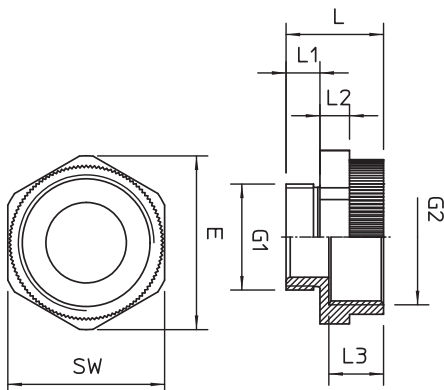

Technical data sheet

Intermediate expansion connector, metric thread

Item no. 2031450

Intermediate expansion connector, metric internal and external thread.

PA Polyamide

Master data

Item no.	2031450
Type	107 E M 12-16 PA
Description 1	Extension
Description 2	M - M
Dimension	M12-M16
Colour	Light grey
RAL number	7035
Material	Polyamide
Material symbol	PA
Smallest sales unit (VG)	50,00 Piece
Weight	0,30 kg/100 pc.

Technical data

explosion-proof	<input type="checkbox"/>
Thread type: External thread	<input type="checkbox"/> Metric
Thread type: Internal thread	<input type="checkbox"/> Metric
External thread	<input type="checkbox"/> M12
Thread dimension, metric, external	<input type="checkbox"/> 12,00
Internal thread	<input type="checkbox"/> M16
Thread dimension, metric, internal	<input type="checkbox"/> 16,00
Nickel-plated	<input type="checkbox"/>