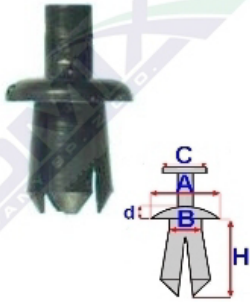

Push in rivet 20222

Romix catalogue number: 20222

Quantity in package: 25

Dimensions: A 10,9 B 6 C 3,9 d 2 H 9,6, in hole 6

Brand	Model	Location	Description	OEM number
Fiat	various models	many locations		5962559